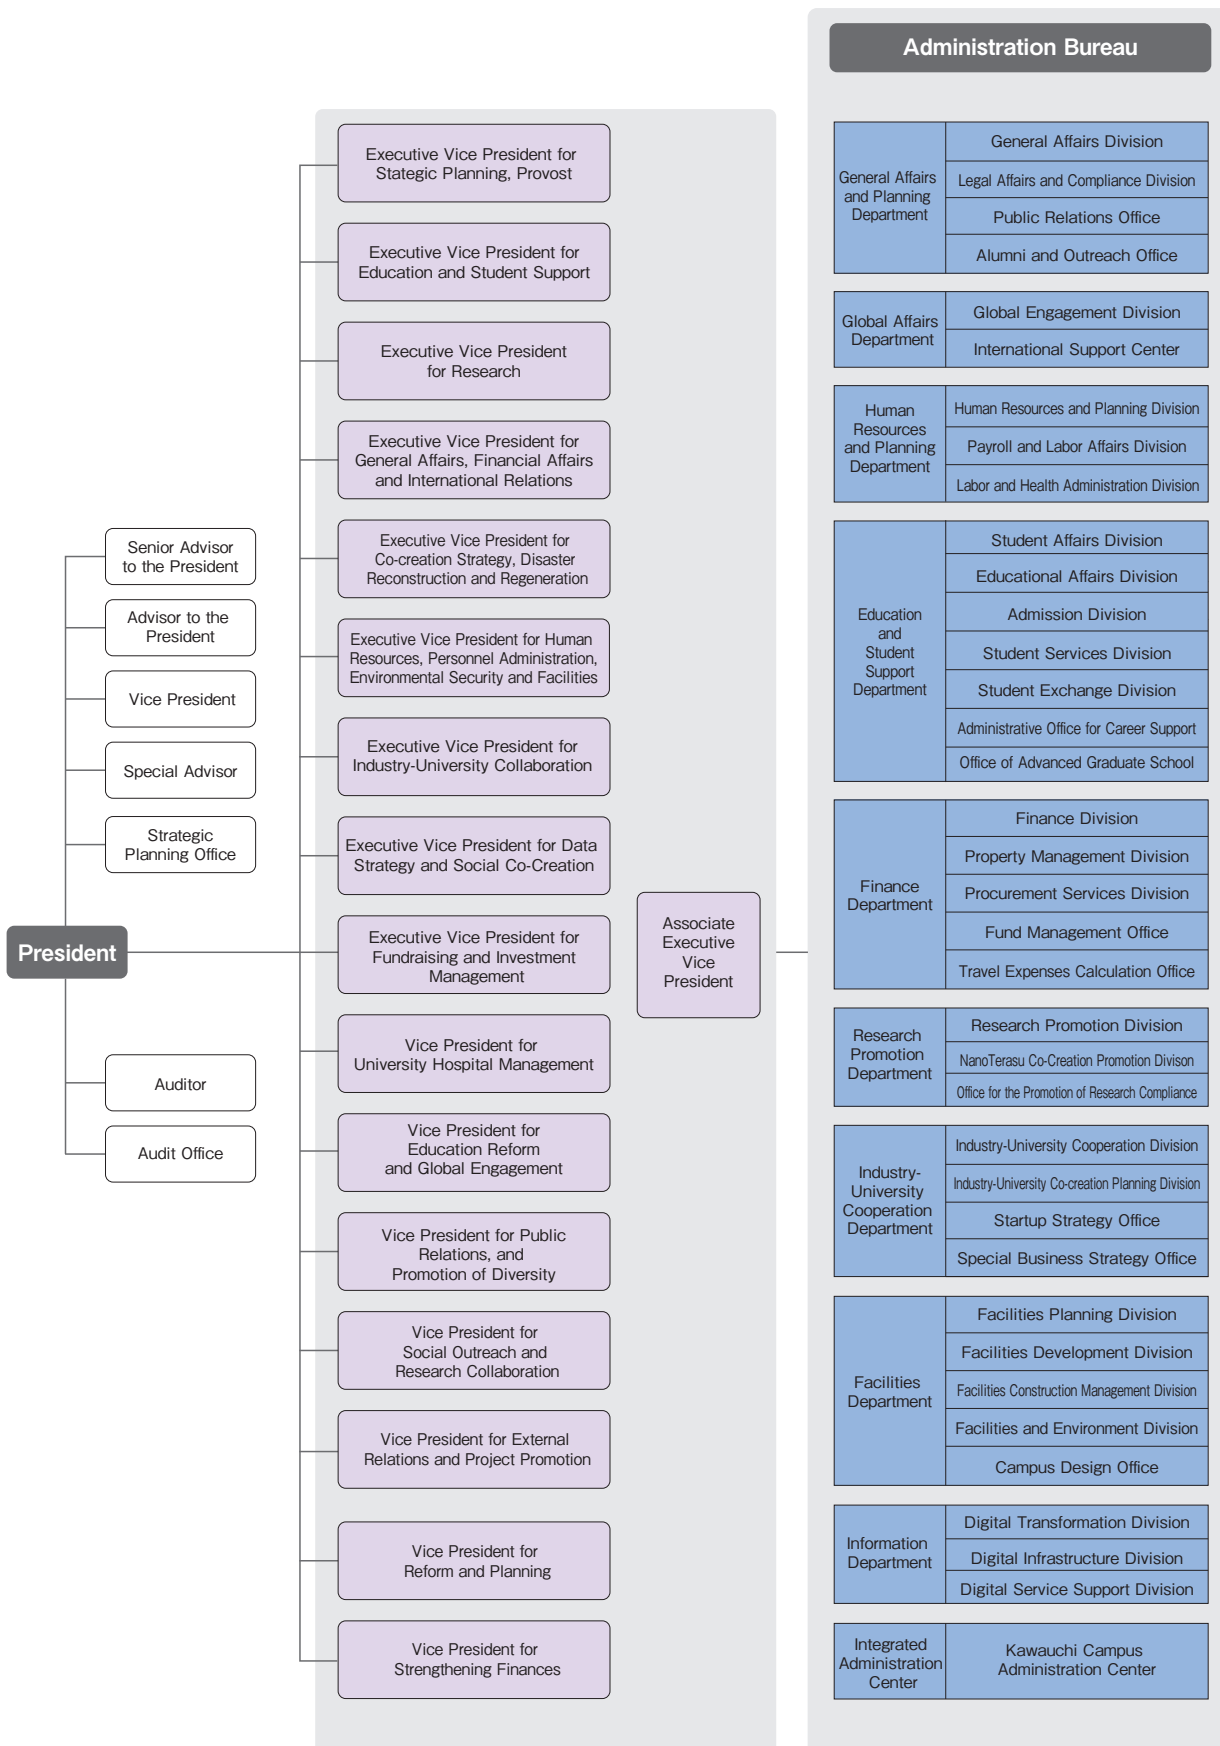

### University Governance and Academic Units

Aobayama Campus

(as of July 1, 2023)

Administration

# Organization Chart

## National University Corporation Tohoku University

(as of July 1, 2023)