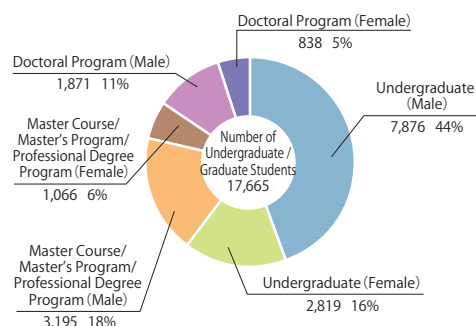

(as of May 1, 2021)

Categories	Student Quota	Number of Students	Number of International Students included in counts			Research Students/ Special Auditing Student/ Special Research Students/ Credited Auditors/ Undergraduate Preparatory Students/ Intensive Japanese Language Program
			Japanese Government Scholarships	Private Means	Subtotal	
Undergraduate Students	10,002	10,695 (2,819)	53	137	190	225
Graduate Students (Master's Program/ Profession Degree Program)	3,860	4,261 (1,066)	76	696	772	123
Graduate Students (Doctoral Program)	2,486	2,709 (838)	207	611	818	
Subtotal	16,348	17,665 (4,723)	336	1,444	1,780	348
Research Institutes	—	—	—	—	—	24
Others	—	—	—	—	—	3
Grand Total	16,348	17,665 (4,723)	336	1,444	1,780	375

※ ( ) indicates the number of female students included in counts.

※ "Private Means" include foreign government funds.

Faculties/Schools

(as of May 1, 2021)

Faculties/Schools	Student Quota	Number of Students
Arts and Letters	840	961 (492) [13]
Education	280	301 (155) [3]
Law	640	702 (236) [3]
Economics	1,080	1,142 (191) [8]
Science	1,296	1,374 (218) [40]
Medicine	1,348	1,394 (617) [5]
Dentistry	318	316 (146) [10]
Pharmaceutical Sciences	360	387 (122) [1]
Engineering	3,240	3,475 (387) [84]
Agriculture	600	643 (255) [23]
Total	10,002	10,695 (2,819) [190]

※ ( ) indicates the number of female students included in counts.

※ [ ] indicates the number of international students included in counts.