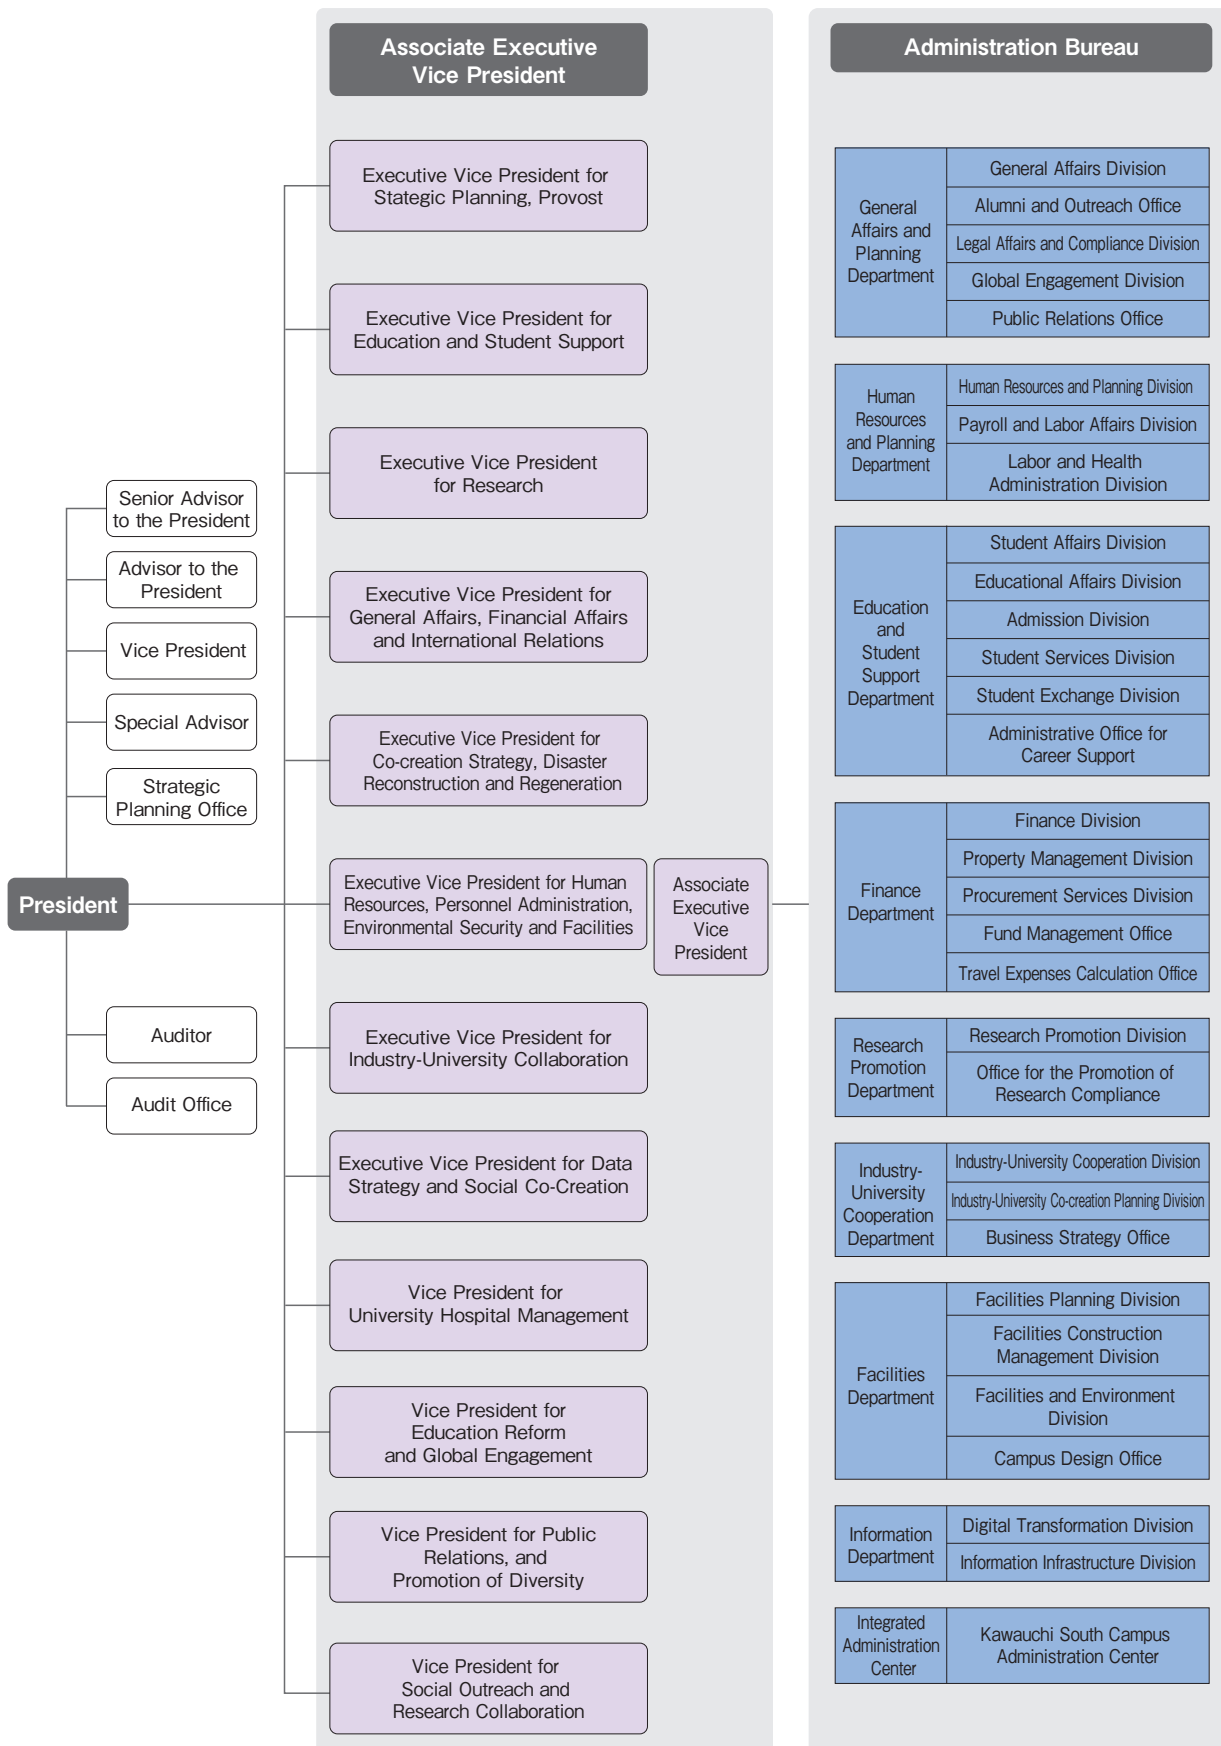

University Governance and Academic Units

Aobayama Campus

(as of July 1, 2021)

Administration

Organization Chart

National University Corporation Tohoku University

(as of July 1, 2021)