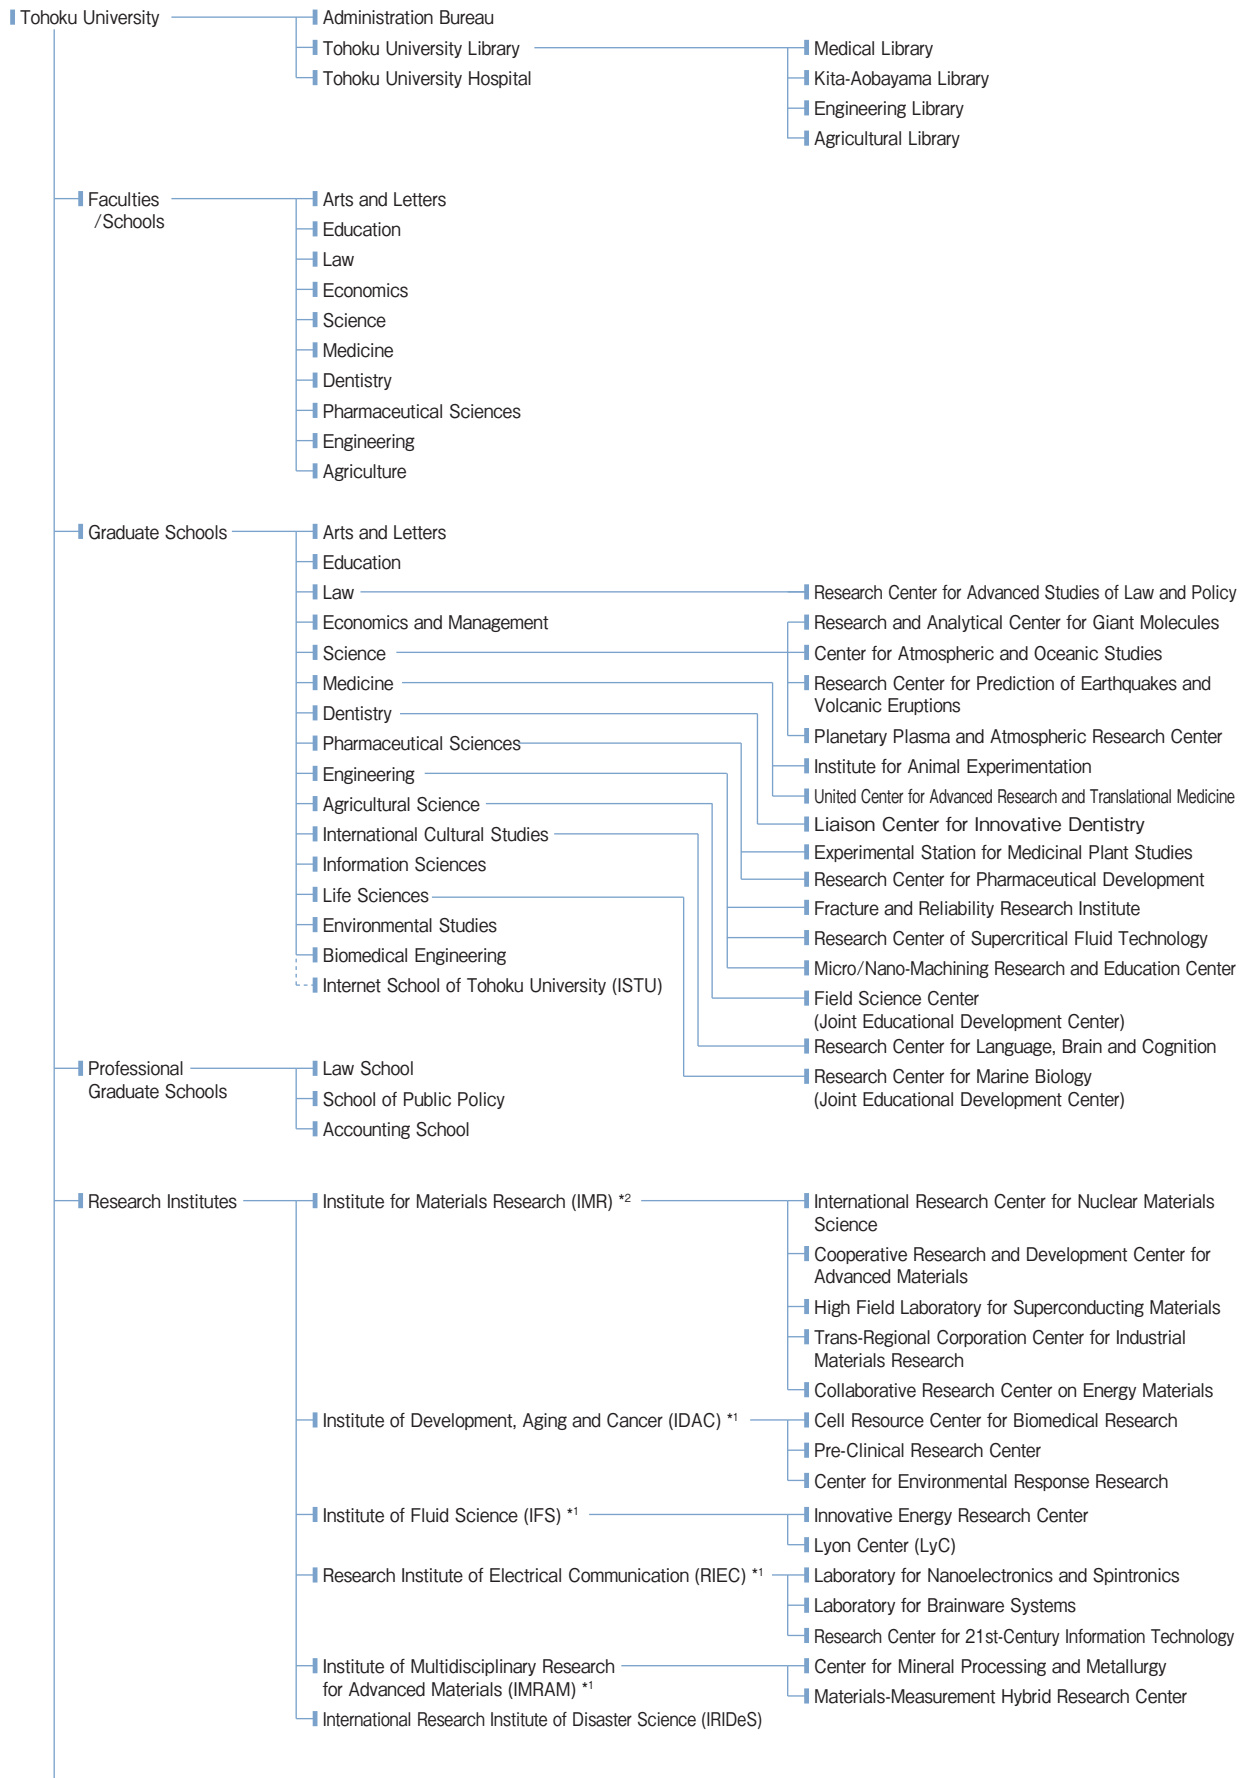

University Governance and Academic Units

Aobayama Campus

(as of July 1, 2021)

Administration

Organization Chart

National University Corporation Tohoku University

(as of July 1, 2021)