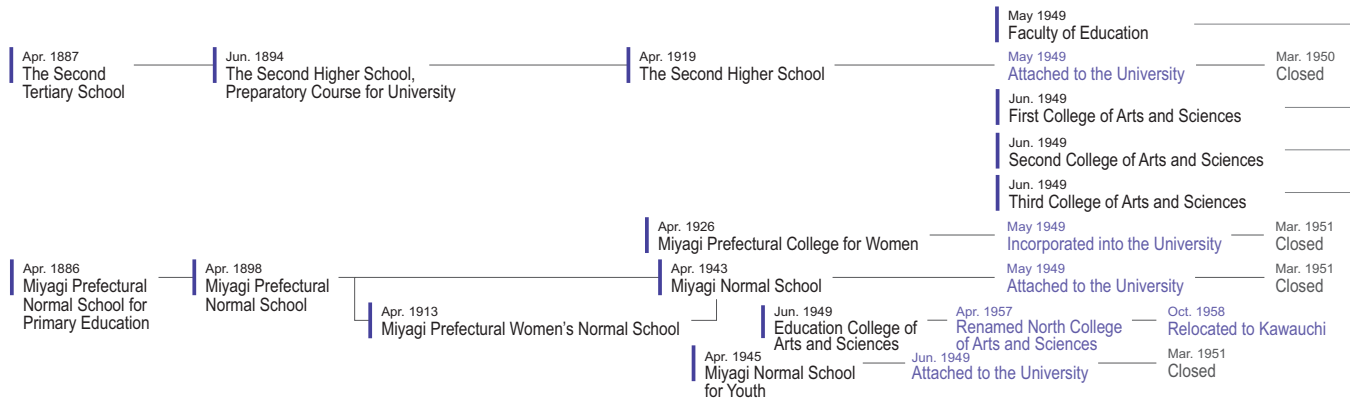

Chronological Chart of Tohoku University's History

Main Gate in the early Showa Period

University Archives (Old Library in the early Showa Period)

Katahira Campus Main Gate

(as of July 2021)