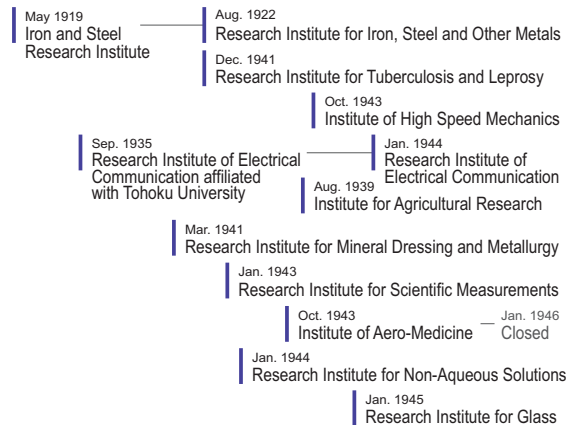

Chronological Chart of Tohoku University's History

Main Gate in the early Showa Period

University Archives (Old Library in the early Showa Period)

Katahira Campus Main Gate

(as of July 2021)