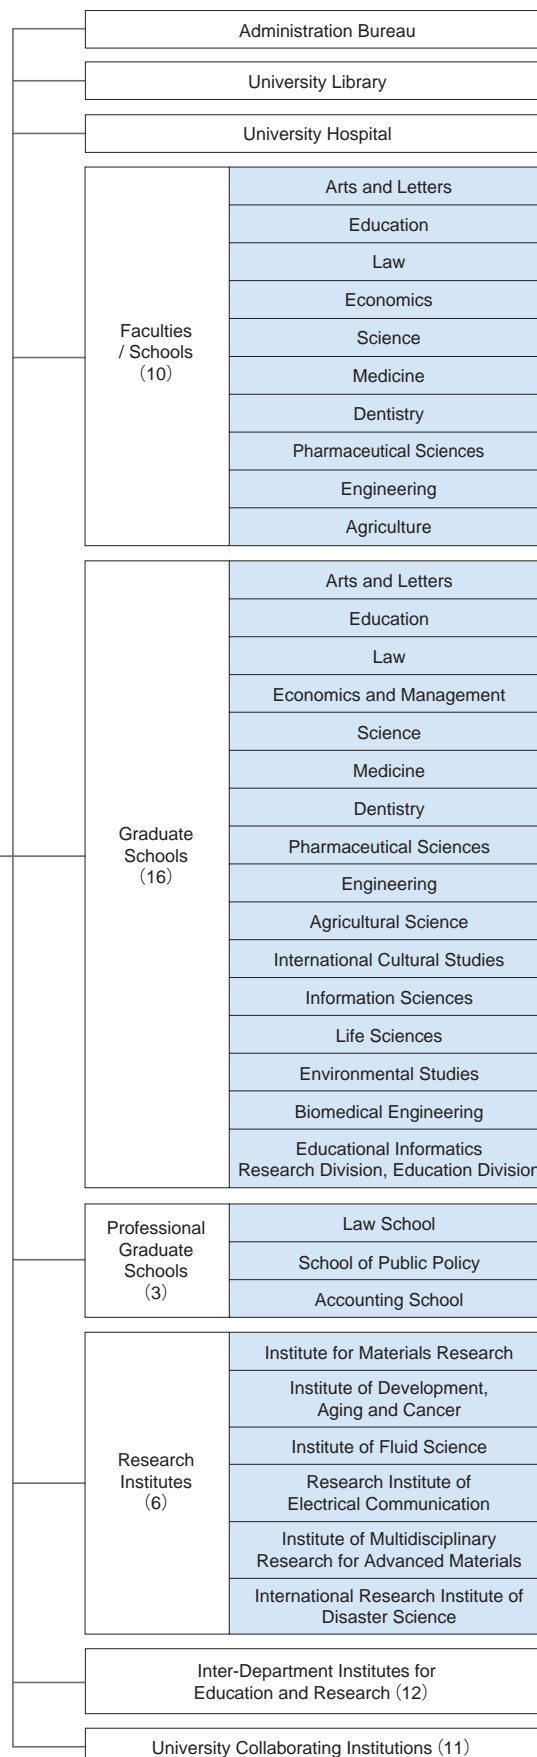

University Governance and Academic Units

Aobayama Campus

(as of May 1, 2016)

Administration

Organization Chart

(as of May 1, 2016)

National University Corporation Tohoku University