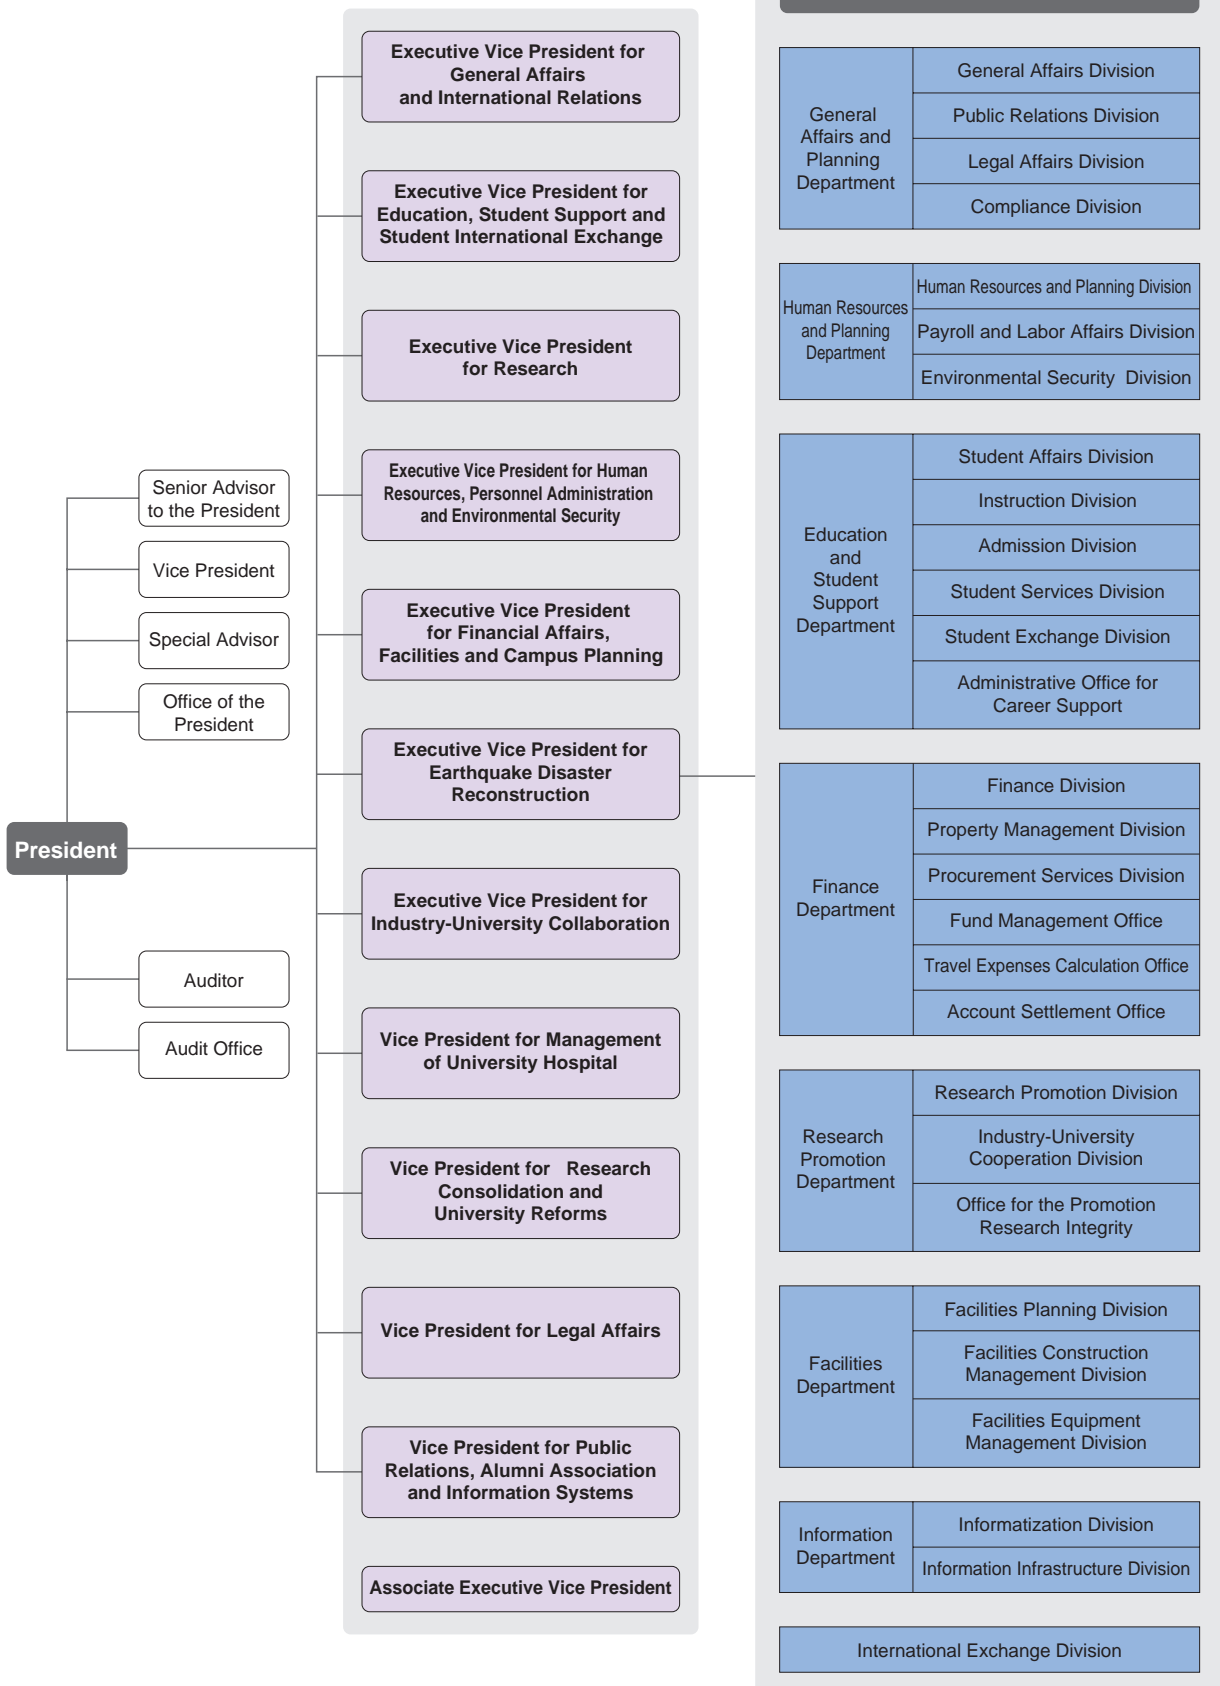

University Governance and Academic Units

Aobayama Campus

(as of May 1, 2016)

Administration

Organization Chart

(as of May 1, 2016)

National University Corporation Tohoku University