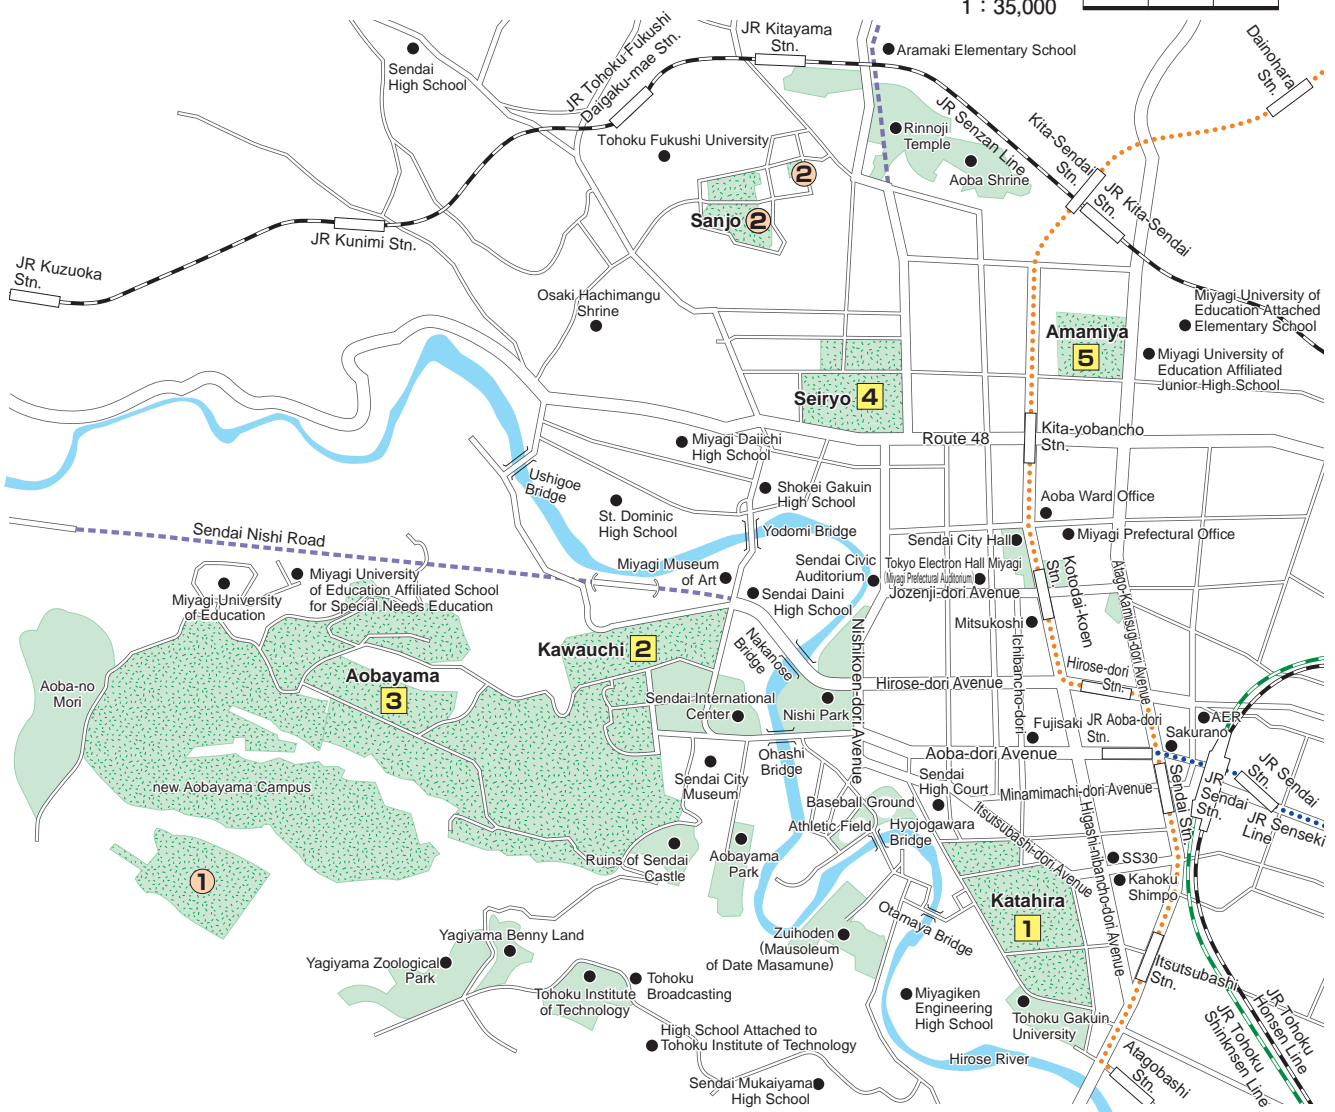

Location of the Campuses

Campuses in Sendai City

- 1 Katahira 2 Kawauchi 3 Aobayama 4 Seiryō 5 Amamiya

Provided by the Miyagi Prefecture Industry Department, Tourism Division

Provided by the Miyagi Prefecture Industry Department, Tourism Division

Facility for Extracurricular Activity

Facility	Address	Phone
Hyojogawara Ground / University Hostel ※Shibata-gun Kawasaki-machi Lake Kamafusa Boathouse Construction Scheduled	2-1 Kadan, Aoba-ku, Sendai 980-0815	
Natori Boat House / University Hostel	10-1 Yashiki, Shimomasuda, Natori, Miyagi 981-1201	
Toda Boat House / University Hostel	5-50 Toda-koen, Toda, Saitama 335-0024	+81-48-447-0658
Shichigahama Yacht House / University Hostel	61-5 Hamayashiki, Yoshidahama, Shichigahama-cho, Miyagi-gun, Miyagi 985-0802	
Shuetsu Hütte	820-1 Arashiki, Zao-onsen, Yamagata 990-2301	+81-236-94-9094
Seikei Lodge	305 Ro Rinshohan, Kokuyurin, Kuraishidake, Zao-machi, Katta-gun, Miyagi 980-0800	
Katahira Chuo Gymnasium	2-1-1 Katahira, Aoba-ku, Sendai 980-8577	
Katahira Temporary Extracurricular Activity Facility	ditto	
Katahira (2・4・5・6) Hall	ditto	
Katahira Tennis Court	ditto	
Tomizawa Baseball Ground	1-5 Mikamine, Taihaku-ku, Sendai 982-0826	
Tomizawa Driver Training Circuit	1-6 Mikamine, Taihaku-ku, Sendai 982-0826	
Aobayama Riding Ground	6-3 Aoba, Aramaki, Aoba-ku, Sendai 980-0845	
Kawauchi Hall	41 Kawauchi, Aoba-ku, Sendai 980-8576	
Kawauchi Circle Club Building	ditto	
Facility for Extracurricular Activity (A)	ditto	
Circle Club Rooms E・F・G	ditto	
Kawauchi Sub Arena Building	ditto	