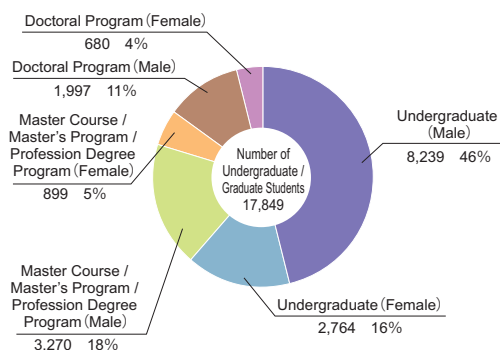

(as of May 1, 2013)

Total Number

Categories	Student Quota	Number of Students	Number of International Students Included in Counts			Research Students Special Auditors Special Research Students Special Students Intensive Japanese Language Program
			Japanese Government Scholarships	Private Means	Sub Total	
Undergraduate Students	9,977	11,003 (2,764)	39	117	156	250
Graduate Students (Master's Program / Profession Degree Program)	3,926	4,169 (899)	66	400	466	169
Graduate Students (Doctoral Program)	2,665	2,677 (680)	159	378	537	
Sub Total	16,568	17,849 (4,343)	264	895	1,159	419
Attached School	40	38 (29)	—	—	—	—
Research Institutes	—	—	—	—	—	22
Others	—	—	—	—	—	18
Grand Total	16,608	17,887 (4,372)	264	895	1,159	459

1. ( ) indicates the number of female students included in counts.
2. "Private Means" include foreign government funds.

Faculties / Schools

(as of May 1, 2013)

Faculties / Schools	Student Quota	Number of Students
Arts and Letters	840	997 (534) [18]
Education	280	302 (149) [1]
Law	640	706 (184) [3]
Economics	1,080	1,158 (212) [16]
Science	1,296	1,411 (227) [26]
Medicine	1,317	1,346 (530) [5]
Dentistry	324	330 (129) [0]
Pharmacy and Pharmaceutical Sciences	360	383 (103) [4]
Engineering	3,240	3,693 (415) [72]
Agriculture	600	677 (281) [11]
Total	9,977	11,003 (2,764) [156]

1. ( ) indicates the number of female students included in counts.
2. [ ] indicates the number of international students included in counts.