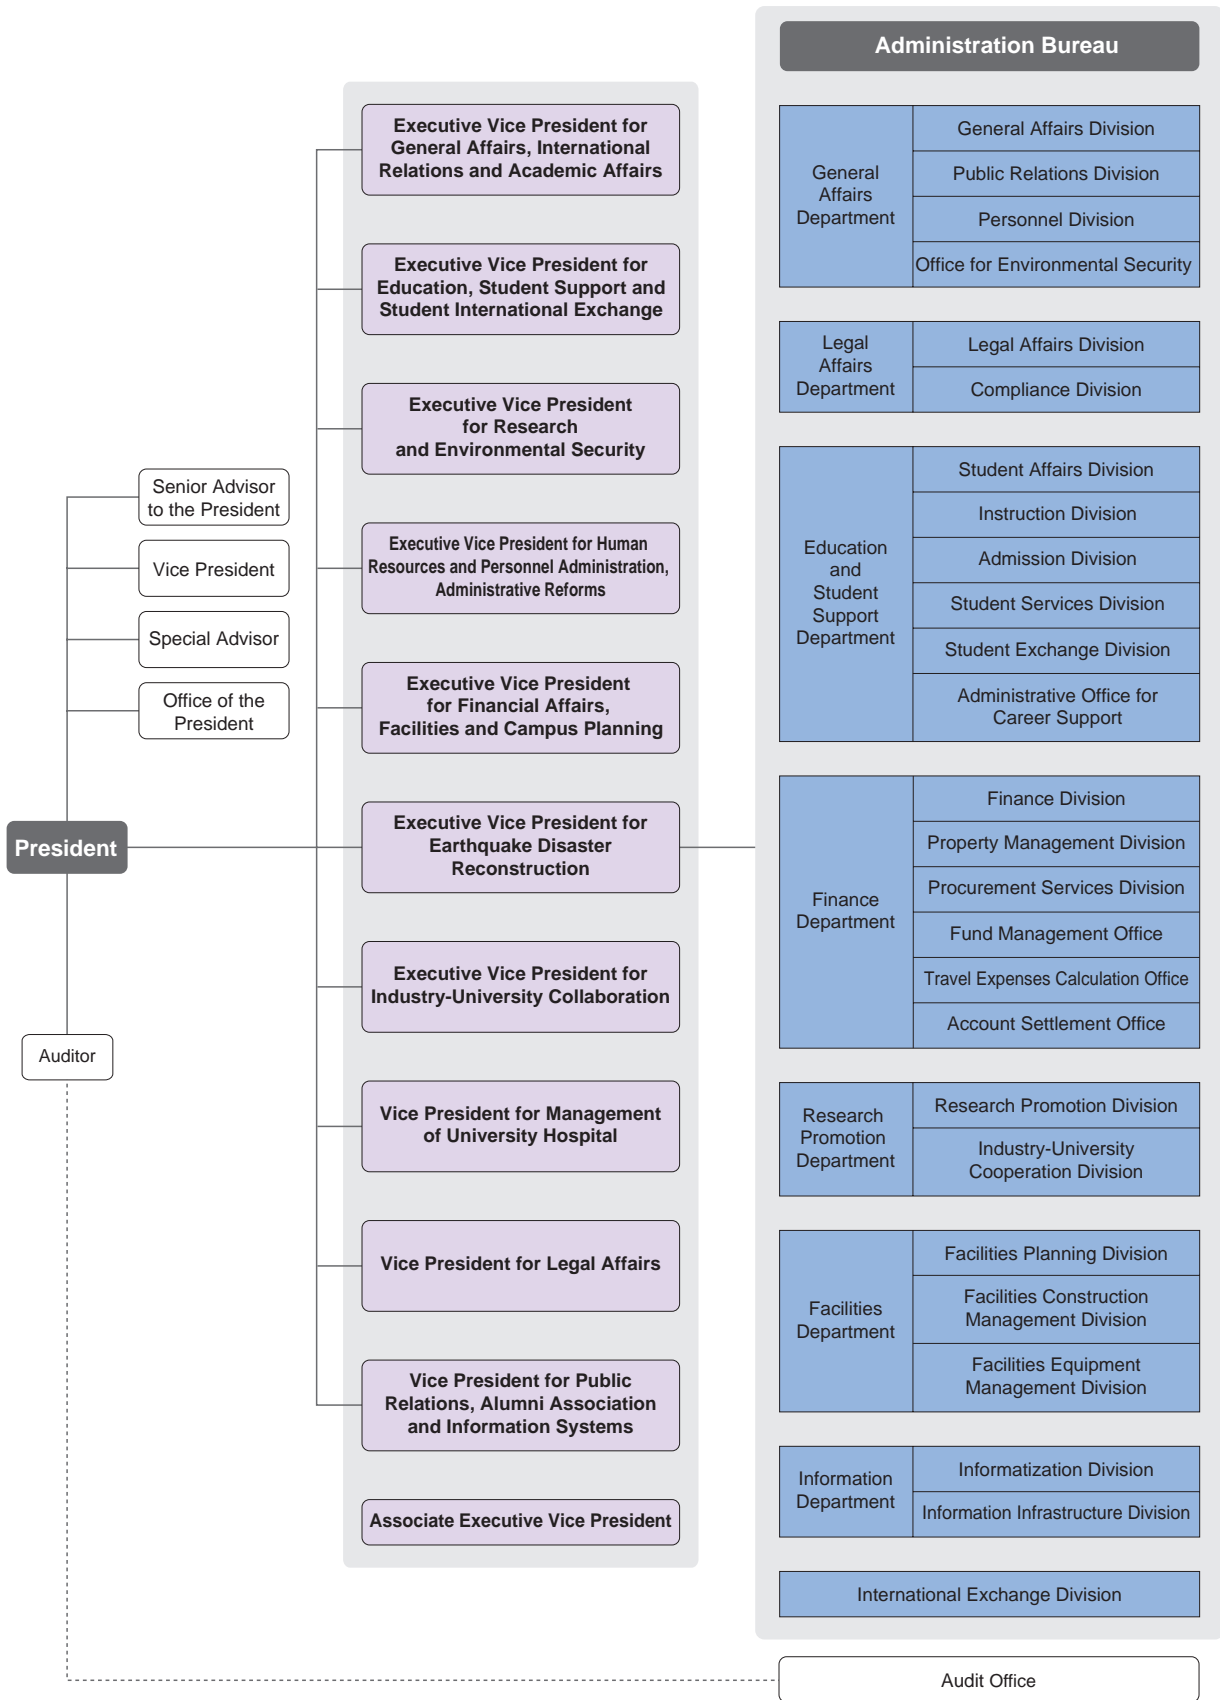

University Governance and Academic Units

Aobayama Campus

(as of April 1, 2013)

Administration

Organization Chart

National University Corporation Tohoku University

(as of April 1, 2013)