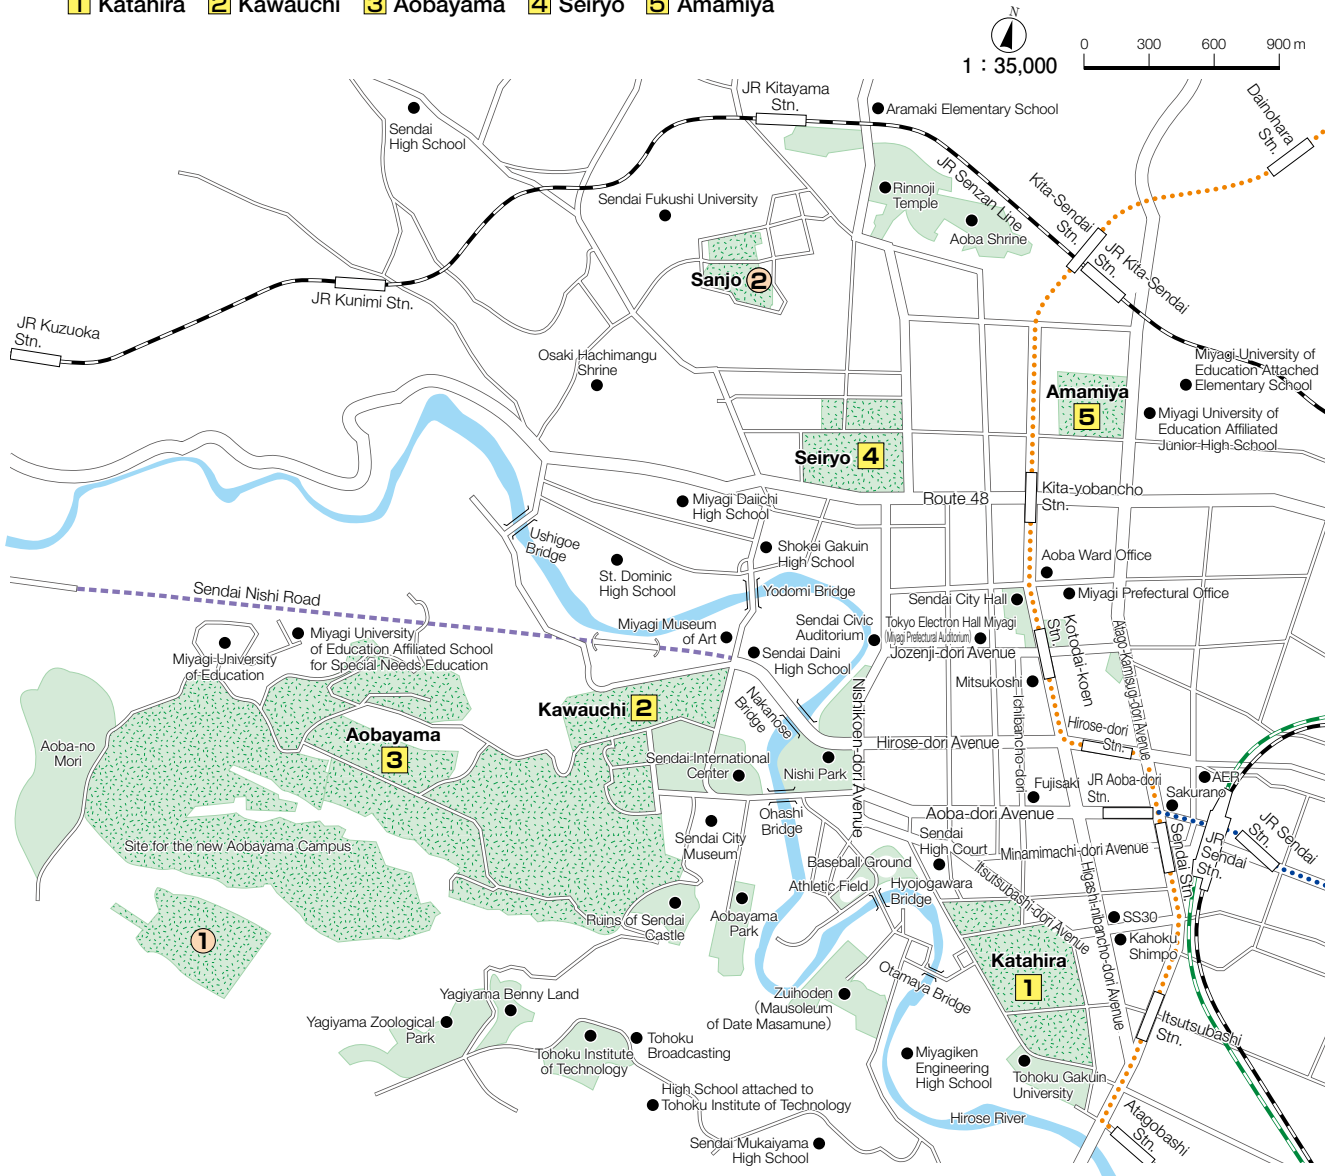

Location of the Campuses

Campuses in Sendai City

- 1 Katahira 2 Kawauchi 3 Aobayama 4 Seiryō 5 Amamiya

Provided by the Miyagi Prefecture Industry Department, Tourism Division

Provided by the Miyagi Prefecture Industry Department, Tourism Division

## Location of the Campuses