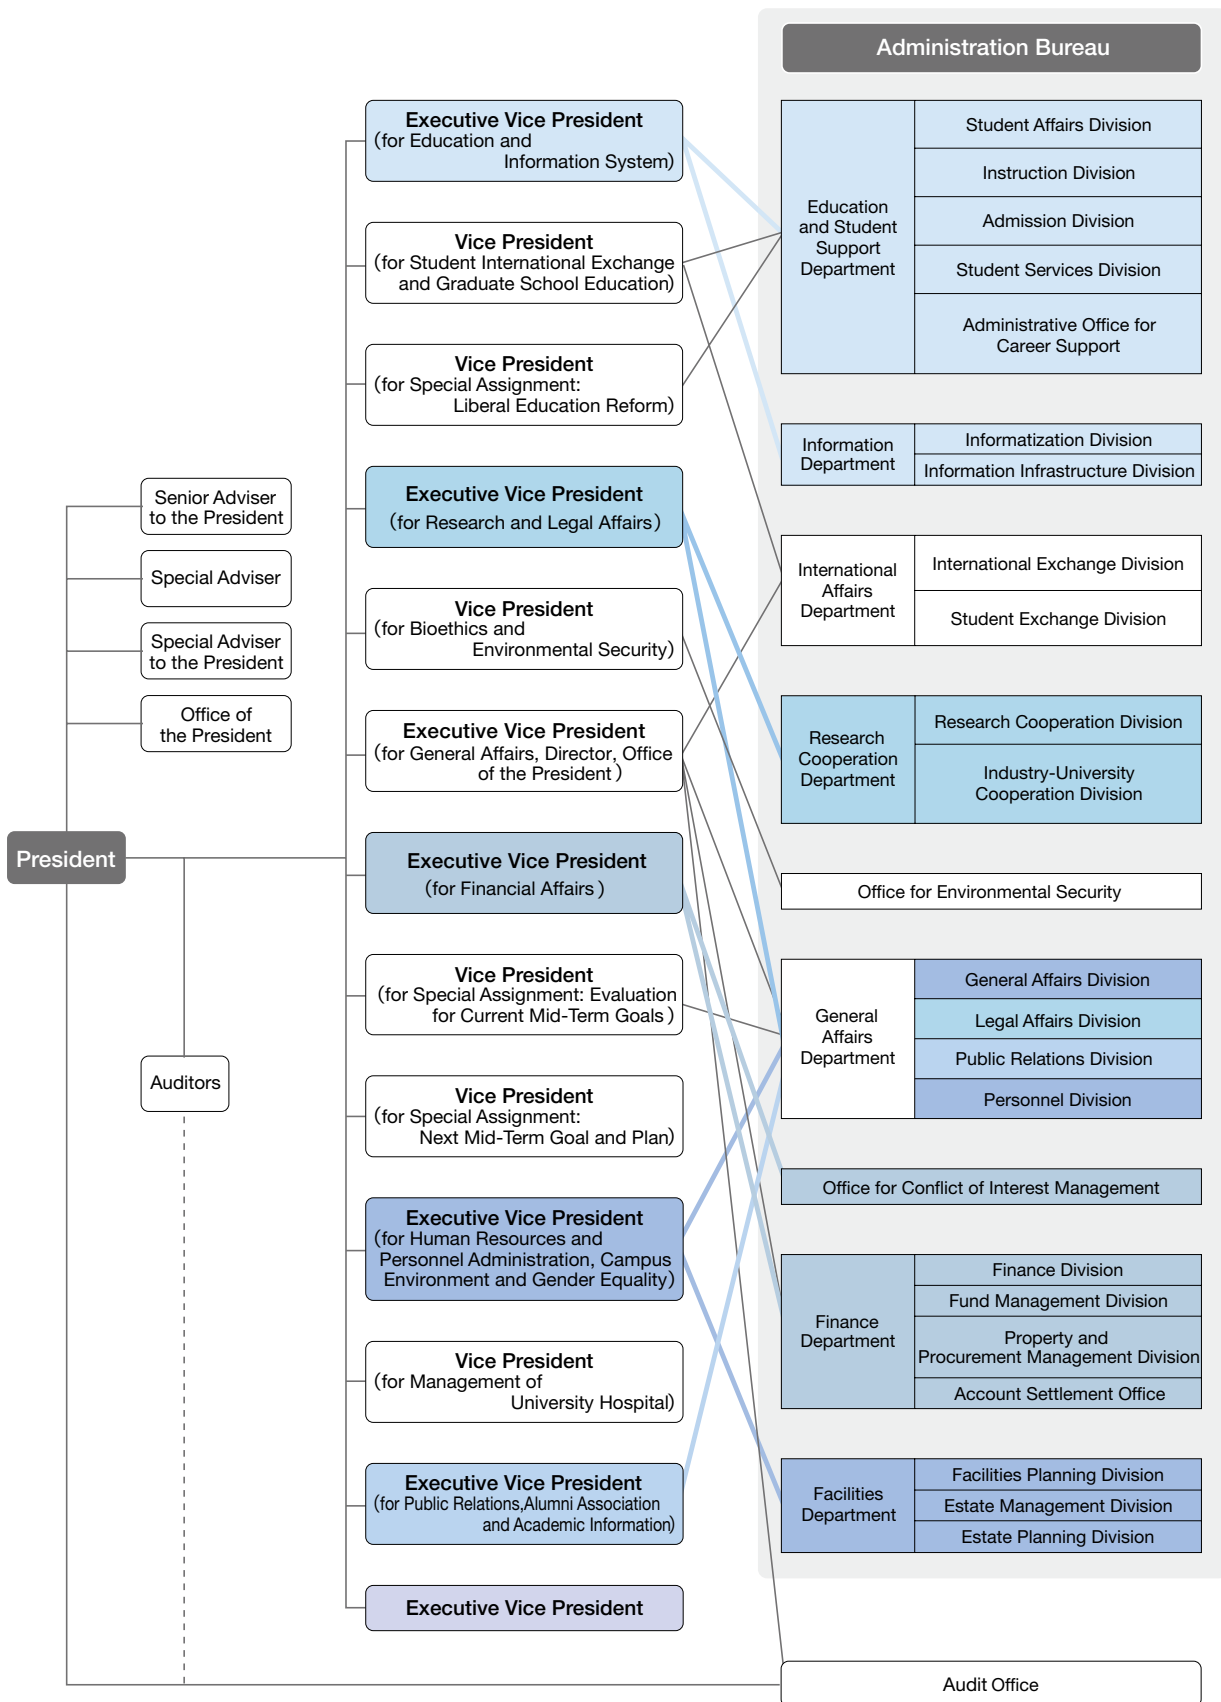

University Governance and Academic Units

Aobayama Campus

(as of May 1, 2009)

Administration

Organization Chart

(as of April 1, 2009)

National University Corporation Tohoku University