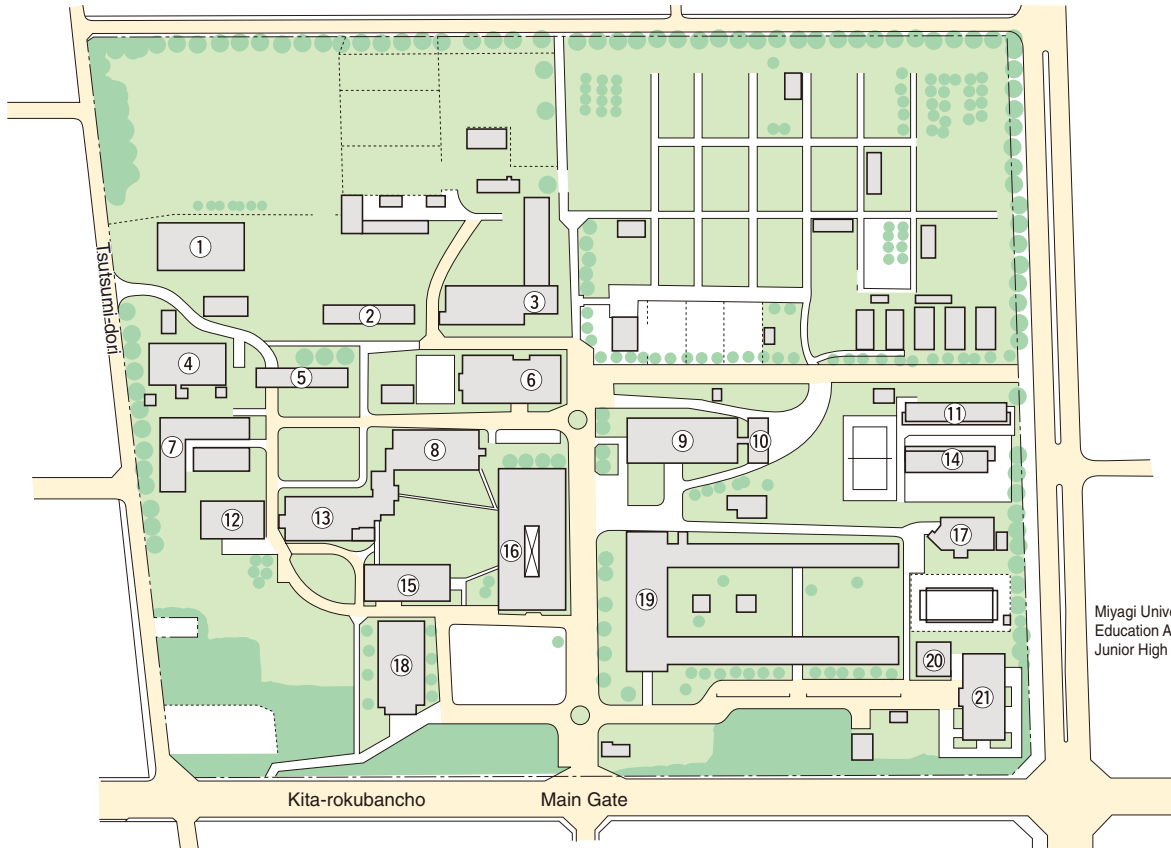

Campus Map

5 AMAMIYA CAMPUS

Land: 92,746m² Buildings: 31,297m²

1-1, Amamiya-machi, Tsutsumidori, Aoba-ku, SENDAI 981-8555 Phone: +81-22-717-8604

Graduate School of Agricultural Science (Research House named "Honkan") ⑱ *

Administration Office ⑮

Research House named "Daiichi-kenkyutou" ⑬

Research House named "Daini-kenkyutou" ⑧ *

Research House named "Kenkyu Jikkentou 1" ⑭

Research House named "Kenkyu Jikkentou 2" ⑪

Research House named "Kenkyu Jikkentou 3" ⑤ *

Research House named "Kenkyu Jikkentou 4" ②

Building for Animal Breeding and Experiments ③

Food Processing Laboratory ④

Laboratory and Breeding House of Aquatic Life ⑦

Laboratory of Plant Environmental Responses ⑳

Lecture House ⑯

Lecture Hall ①

Radioisotope Laboratory ⑰

Power Center ⑫

Gymnasium ⑱

Institute of Development, Aging and Cancer, Center for Advanced Genome Research ㉑

Agricultural Library ⑥

Welfare Facilities ⑨

Student Lounge ⑩