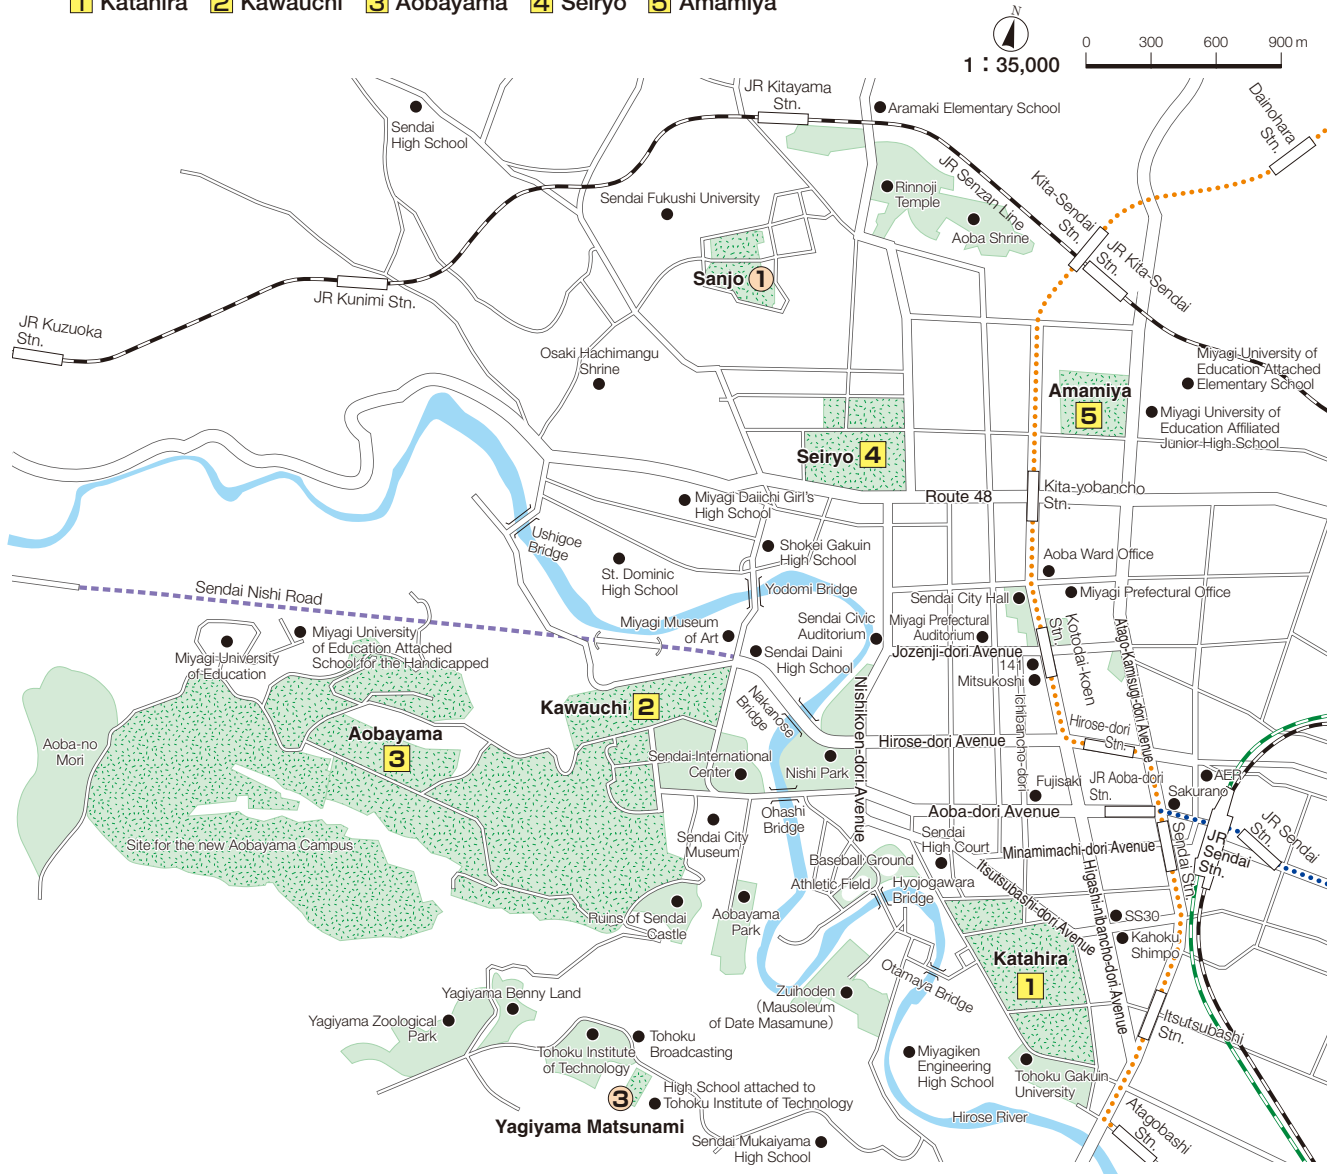

Location of the Campuses in Sendai City

Campuses in Sendai City

- 1 Katahira
- 2 Kawauchi
- 3 Aobayama
- 4 Seiryō
- 5 Amamiya

Provided by the Miyagi Prefecture Industry Department, Tourism Division

Provided by the Miyagi Prefecture Industry Department, Tourism Division

Introduction

Organization

Students

Finance

Major Research Projects

International Exchange

Campuses

Location of the Campuses in Sendai City

Facility for Extracurricular Activity

Facility	Address	Phone
Hyojogawara Ground / University Hostel	2-1 Kadan, Aoba-ku, Sendai 980-0815	
Natori Boat House / University Hostel	10-1 Yashiki, Shimomasuda, Natori, Miyagi 981-1201	+81-22-384-0455
Toda Ground / University Hostel	5-50 Toda-koen, Toda, Saitama 335-0024	+81-48-447-0658
Shichigahama Yacht House / University Hostel	61-5 Hamayashiki, Yoshidahama, Shichigahama-cho, Miyagi-gun, Miyagi 985-0802	+81-22-357-2659
Shusetsu Hütte	820-1 Arayashiki, Zao-onsen, Yamagata 990-2301	+81-236-94-9094
Seikei Lodge	305 Ro Rinshohan, Kokuyurin, Kurashikidake, Zao-cho, Katta-gun, Miyagi 980-0800	
Katahira Chuo Gymnasium	2-1-1 Katahira, Aoba-ku, Sendai 980-8577	
Katahira (1·2·4·5·6) Hall	ditto	
Katahira Budojo	ditto	
Katahira Tennis Court	ditto	
Tomizawa Baseball Ground / Driver Training Circuit	1-5 Mikamine, Taihaku-ku, Sendai 982-0826	
Aobayama Riding Ground	6-3 Aoba, Aramaki, Aoba-ku, Sendai 980-0845	
Kawauchi Hall	41 Kawauchi, Aoba-ku, Sendai 980-8576	
Kawauchi Circle Hall	ditto	
Facility for Extracurricular Activity (A)	ditto	
Circle Club Rooms E·F·G	ditto	