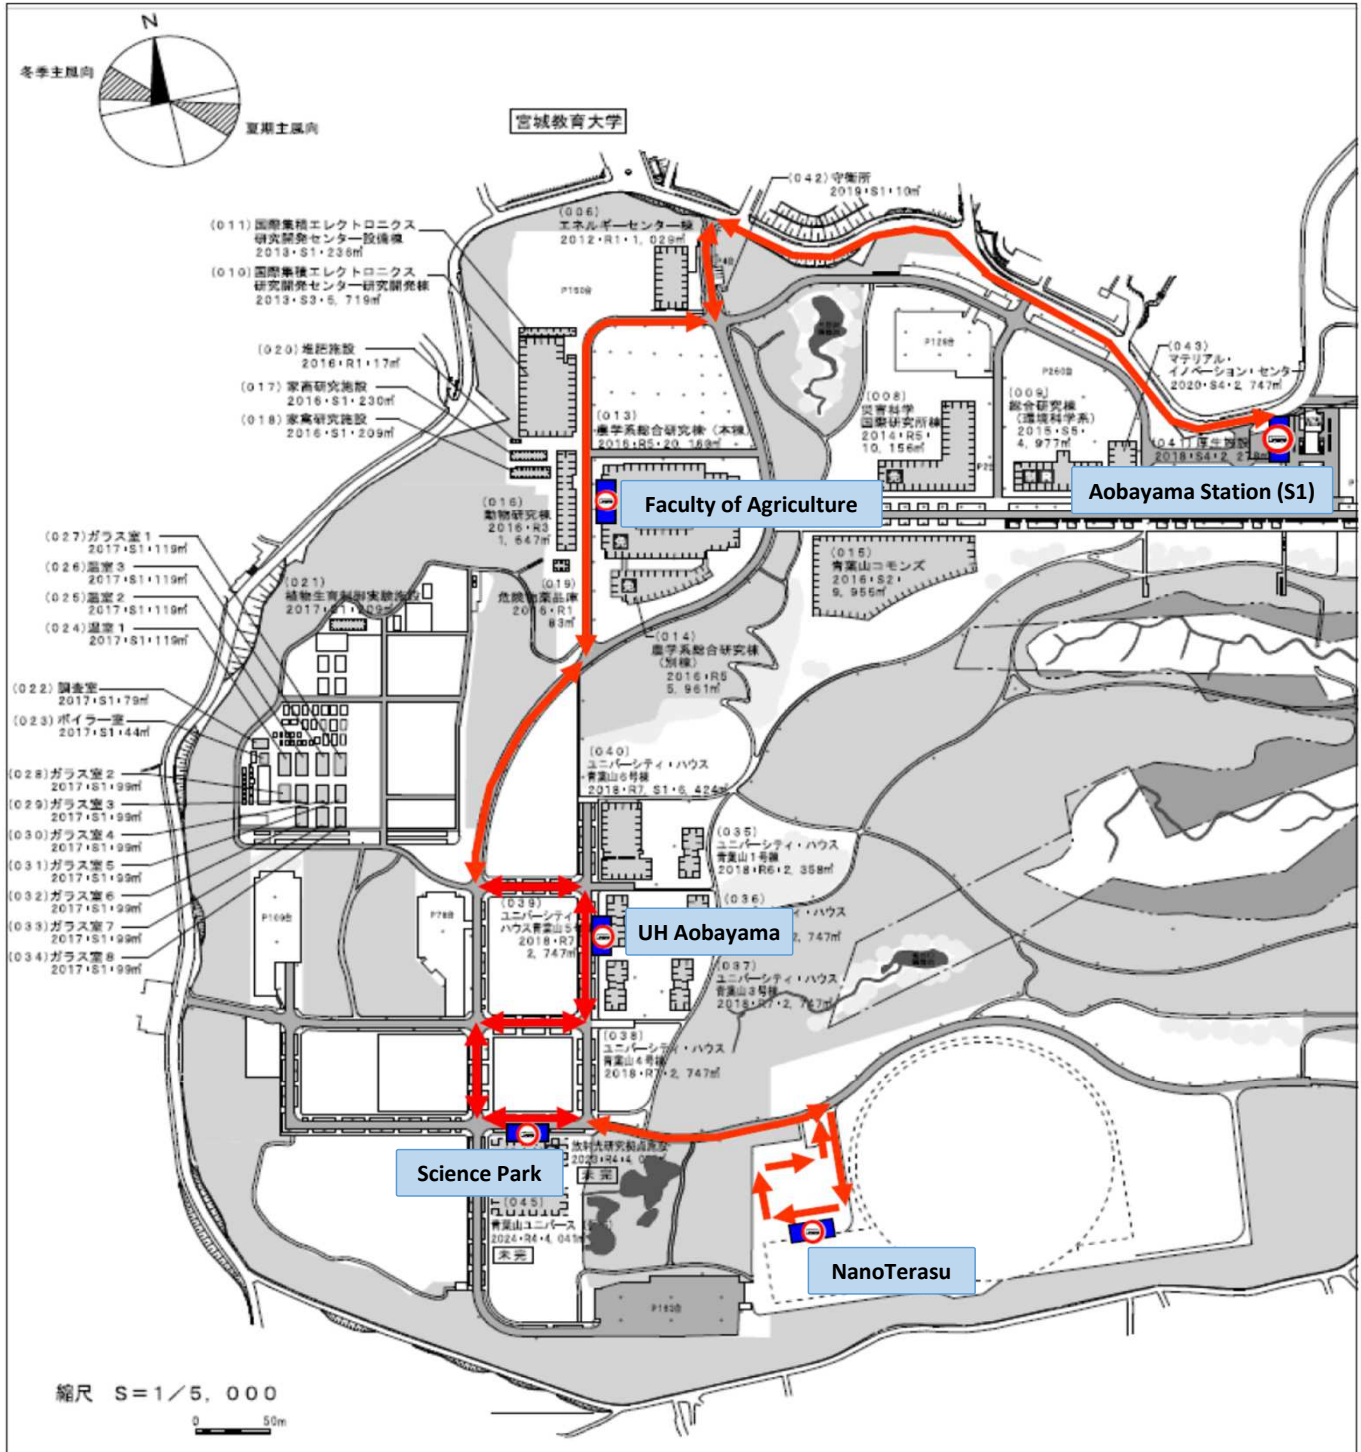

Service Route between Aobayama Station and NanoTerasu

Bus Stop Location: Aobayama Station ~ Faculty of Agriculture ~ UH Aobayama ~ Science Park ~ NanoTerasu

Required Time: 20minutes round trip

Bus boarding and waiting areas

Bus Route

Calendar of Operating Days (2024)

【For NanoTerasu】

Apr.						
Sun	Mon	Tue	Wed	Thu	Fri	Sat
	1	2	3	4	5	6
7	8	9	10	11	12	13
14	15	16	17	18	19	20
21	22	23	24	25	26	27
28	29	30				

May						
Sun	Mon	Tue	Wed	Thu	Fri	Sat
			1	2	3	4
5	6	7	8	9	10	11
12	13	14	15	16	17	18
19	20	21	22	23	24	25
26	27	28	29	30	31	

Jun.						
Sun	Mon	Tue	Wed	Thu	Fri	Sat
						1
2	3	4	5	6	7	8
9	10	11	12	13	14	15
16	17	18	19	20	21	22
23	24	25	26	27	28	29
30						

Jul.						
Sun	Mon	Tue	Wed	Thu	Fri	Sat
	1	2	3	4	5	6
7	8	9	10	11	12	13
14	15	16	17	18	19	20
21	22	23	24	25	26	27
28	29	30	31			

Aug.						
Sun	Mon	Tue	Wed	Thu	Fri	Sat
				1	2	3
4	5	6	7	8	9	10
11	12	13	14	15	16	17
18	19	20	21	22	23	24
25	26	27	28	29	30	31

Sept.						
Sun	Mon	Tue	Wed	Thu	Fri	Sat
1	2	3	4	5	6	7
8	9	10	11	12	13	14
15	16	17	18	19	20	21
22	23	24	25	26	27	28
29	30					

Oct.						
Sun	Mon	Tue	Wed	Thu	Fri	Sat
		1	2	3	4	5
6	7	8	9	10	11	12
13	14	15	16	17	18	19
20	21	22	23	24	25	26
27	28	29	30	31		

Nov.						
Sun	Mon	Tue	Wed	Thu	Fri	Sat
					1	2
3	4	5	6	7	8	9
10	11	12	13	14	15	16
17	18	19	20	21	22	23
24	25	26	27	28	29	30

Dec.						
Sun	Mon	Tue	Wed	Thu	Fri	Sat
1	2	3	4	5	6	7
8	9	10	11	12	13	14
15	16	17	18	19	20	21
22	23	24	25	26	27	28
29	30	31				

Jan.						
Sun	Mon	Tue	Wed	Thu	Fri	Sat
			1	2	3	4
5	6	7	8	9	10	11
12	13	14	15	16	17	18
19	20	21	22	23	24	25
26	27	28	29	30	31	

Feb.						
Sun	Mon	Tue	Wed	Thu	Fri	Sat
						1
2	3	4	5	6	7	8
9	10	11	12	13	14	15
16	17	18	19	20	21	22
23	24	25	26	27	28	

Mar.						
Sun	Mon	Tue	Wed	Thu	Fri	Sat
						1
2	3	4	5	6	7	8
9	10	11	12	13	14	15
16	17	18	19	20	21	22
23	24	25	26	27	28	29
30	31					

1. Operating days (all days (including Saturdays, Sundays, and holidays))
   Except for the following periods.
   •GW (4/27-29, 5/3-6)
   •Summer vacation (8/10-18)
   •Year-end and New Year holidays (12/28~1/5)