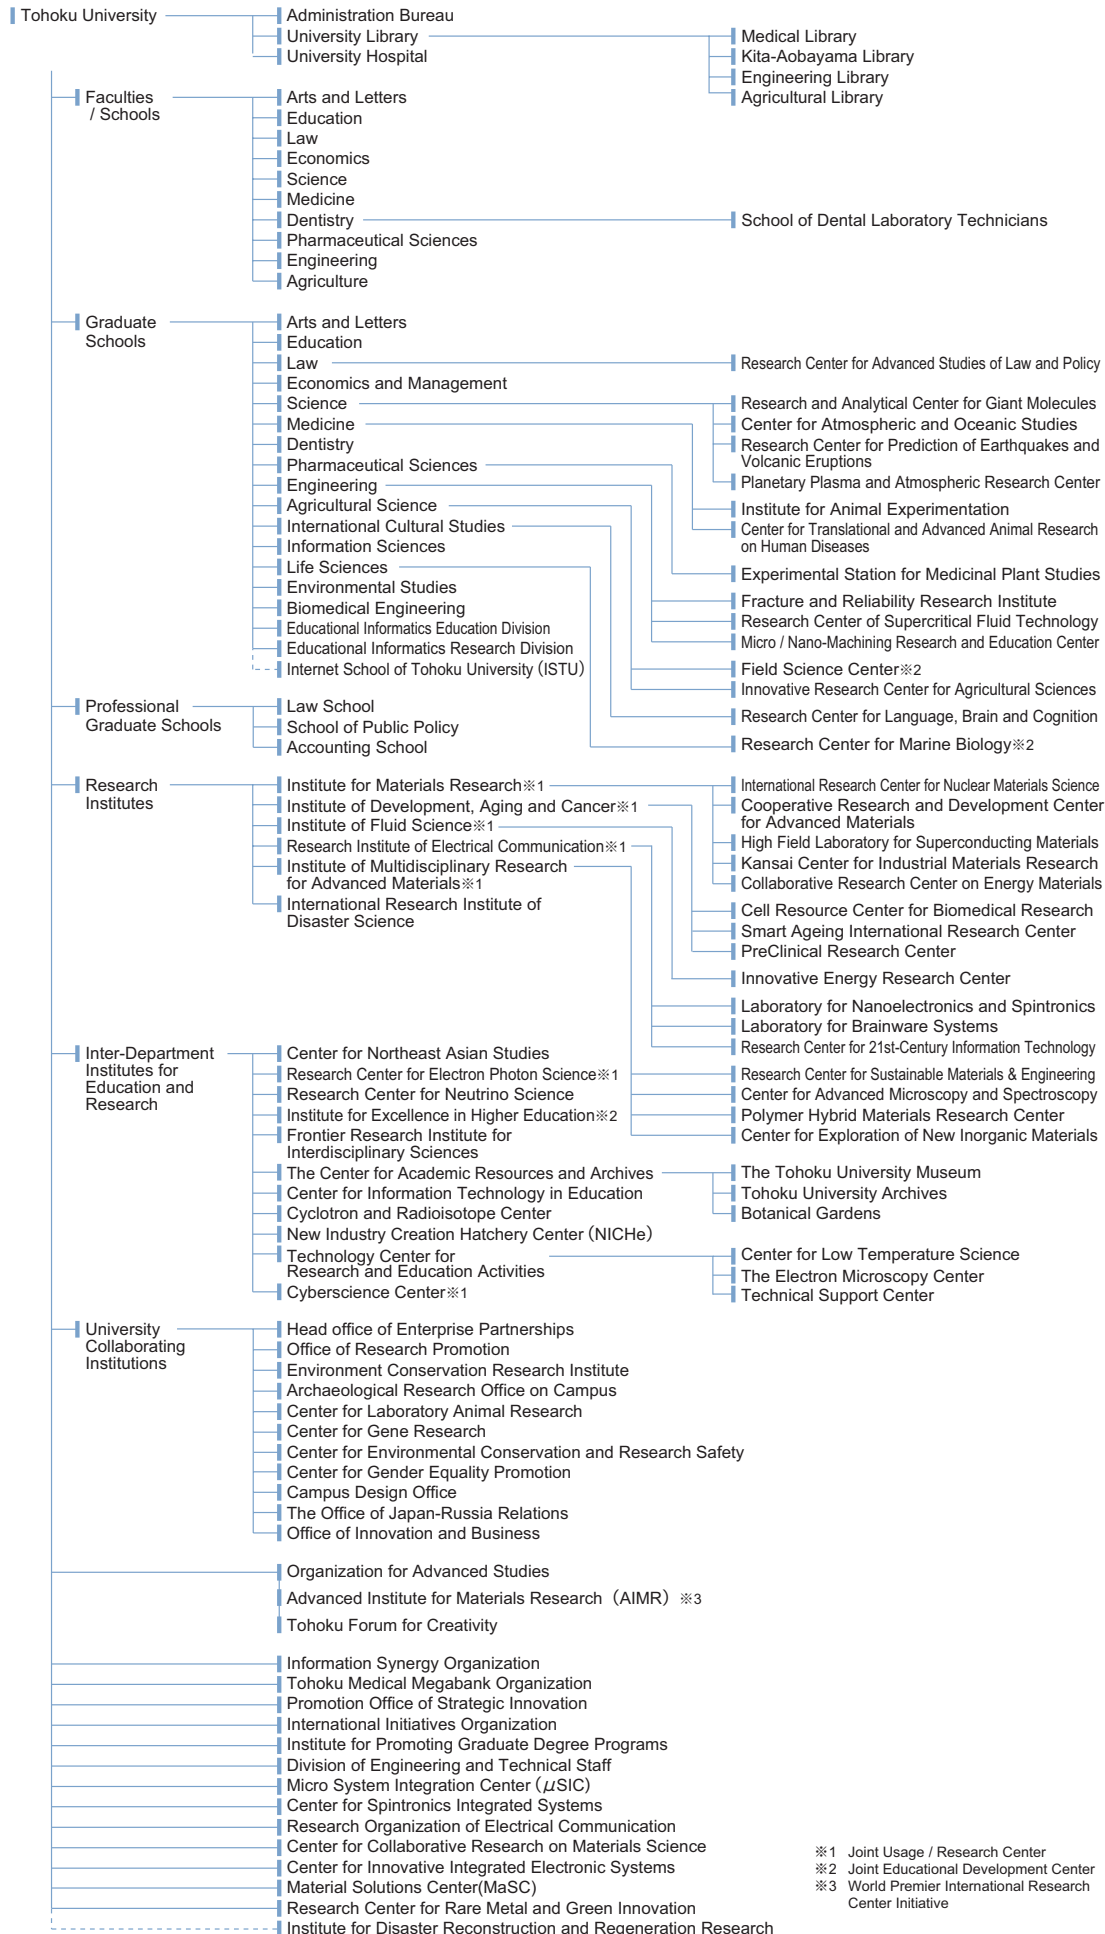

University Governance and Academic Units

Aobayama Campus

(as of May 1, 2015)

Administration

Organization Chart

(as of May 1, 2015)

National University Corporation Tohoku University

*1 Joint Usage / Research Center
 *2 Joint Educational Development Center
 *3 World Premier International Research Center Initiative