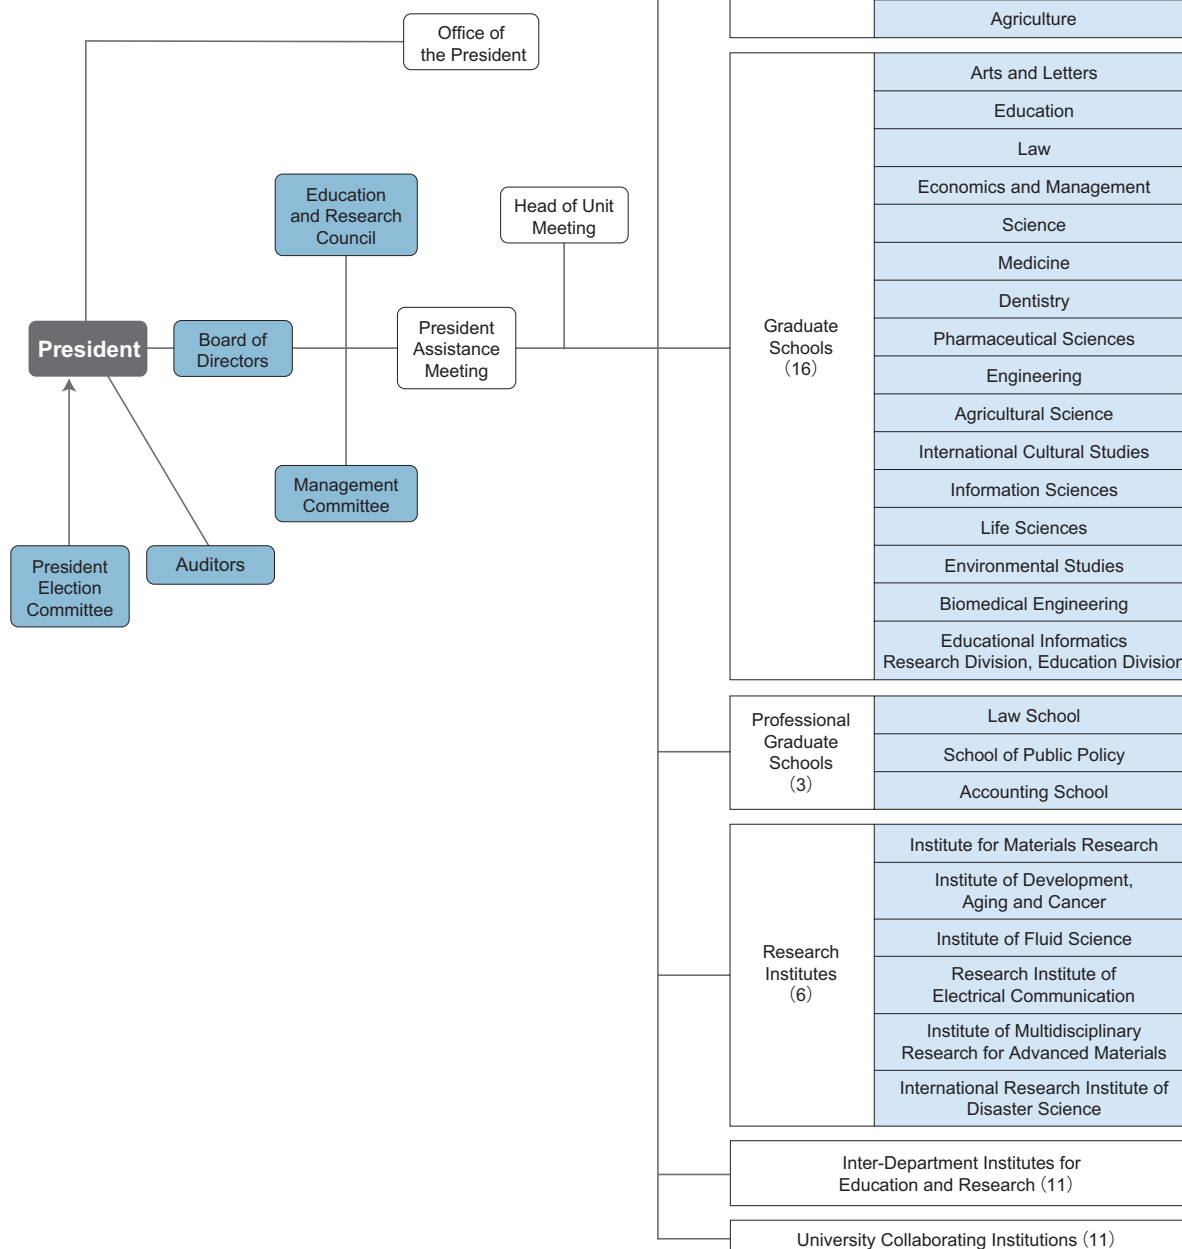

University Governance and Academic Units

Aobayama Campus

(as of May 1, 2015)

Administration

Organization Chart

(as of May 1, 2015)

National University Corporation Tohoku University

*1 Joint Usage / Research Center
 *2 Joint Educational Development Center
 *3 World Premier International Research Center Initiative