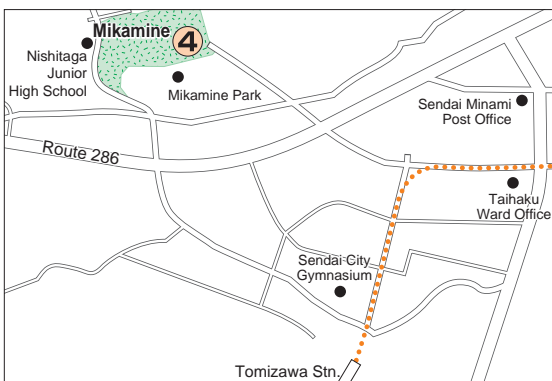

Location of the Campuses

Campuses in Sendai City

- 1 Katahira
- 2 Kawauchi
- 3 Aobayama
- 4 Seiryō
- 5 Amamiya

Location of the Campuses

Academic Facilities and Others

Facility	Address	Phone
① Jun-ichi Nishizawa Research Center Micro System Integration Center (μSIC)	519-1176 Aoba, Aramaki, Aoba-ku, Sendai 980-0845	+81-22-229-4113
International House Sanjo 1	19-1 Sanjo-machi, Aoba-ku, Sendai 981-0935	+81-22-275-9901
② University House Sanjo	19-1 Sanjo-machi, Aoba-ku, Sendai 981-0935	+81-22-274-7305
International House Sanjo 2	10-15 Sanjo-machi, Aoba-ku, Sendai 981-0935	+81-22-718-7850
③ International House Higashi-sendai	6-14-15 Higashi-Sendai, Miyagino-ku, Sendai 983-0833	+81-22-293-5591
④ Research Center for Electron Photon Science	1-2-1 Mikamine, Taihaku-ku, Sendai 982-0826	+81-22-743-3400
⑤ Tohoku University Kenko Plaza	6-6-5 Minamiyoshinari, Aoba-ku, Sendai, 989-3204 Japan	+81-22-341-2453
⑥ Planetary Observatory of PPARC (Onagawa)	Kirigasaki, Kirigasaki, Onagawa-cho, Oshika-gun, Miyagi 986-2204	+81-225-53-3374
⑦ Field Science Center (Onagawa)	3-1 Konorihamamukai, Onagawa-cho, Oshika-gun, Miyagi 986-2242	+81-225-53-2436
⑧ Field Science Center (Kawatabi)	232-3 Yomogida, Naruko-onsen, Osaki, Miyagi 989-6711	+81-229-84-7311
⑨ Kawatabi Seminar Center	75 Hara, Naruko-onsen, Osaki, Miyagi 989-6711	+81-229-84-7309
⑩ Graduate School of Life Sciences, Farm Station	134-2 Uchinoura, Hironaga, Kashimadai-cho, Osaki, Miyagi 989-4104	+81-229-56-2020
⑪ Planetary Observatory of PPARC (Zao)	Nanokahara, Togatta-onsen, Zao-machi, Katta-gun, Miyagi 989-0916	+81-224-34-2743
⑫ Research Center for Marine Biology (Asamushi)	9 Sakamoto, Asamushi, Aomori 039-3501	+81-17-752-3388
⑬ Botanical Gardens, Mt. Hakkoda	1-1 Minami-arakawayama, Arakawa, Aomori 030-0111	+81-17-738-0621
⑭ Akita Branch Observatory of RCPEQVE	1-14-46 Shougunno-minami, Akita 011-0936	+81-18-845-8716
⑮ Honjo Branch Observatory of RCPEQVE	Ohyana, Yurihonjo, Akita 015-0091	+81-184-29-2124
⑯ Sanriku Branch Observatory of RCPEQVE	114 Kodomari, Okirai, Sanriku-cho, Ohfunato, Iwate 022-0101	+81-192-44-2107
⑰ Tono Branch Observatory of RCPEQVE	4-120-74 Komagi, Matsuzaki-cho, Tono, Iwate 028-0545	+81-198-62-2800
⑱ International Research Center for Nuclear Materials Science	2145-2 Narita-cho, Oarai, Ibaraki 311-1313	+81-29-267-3181
⑲ Kansai Center for Industrial Materials Research (Osaka)	8th floor, Organization for Industry, Research Organization for University-Community Collaborations, Osaka Prefecture University, 1-2 Gakuen-cho, Naka-ku, Sakai, Osaka 599-8531	+81-72-254-6372
Kansai Center for Industrial Materials Research (Hyogo)	2nd floor, Incubation center, University of Hyogo, 2167 Syosya, Himeji, Hyogo 671-2280	+81-79-260-7209
⑳ Planetary Observatory of PPARC (Iitate)	Maeta, Iitate-mura, Soma-gun, Fukushima 960-1636	+81-244-42-0530
㉑ KamLAND, Research Center for Neutrino Science	408 Kamimachi, Higashi-mozumi, Kamioka-cho, Hida, Gifu 506-1205	+81-578-85-0030
㉒ Tohoku University Liaison Office (Tokyo)	10th floor, SapiaTower, 1-7-12 Marunouchi, Chiyoda-ku, Tokyo 100-0005	+81-3-3218-9612
㉓ Tokyo Site	2-6-2 Ote-machi, Chiyoda-ku, Tokyo 100-0004	+81-3-3273-3602
㉔ Tohoku University China Office	(JSPS Beijing Office) 616 Library of Chinese Academy of Sciences(CAS), 33 Beisihuan Xilu, Zhongguancun, Beijing 100190 P. R. China	+86-158-1128-2681
㉕ Tohoku University Russia Office	Department of Low Temperature Physics and Superconductivity, Faculty of Physics, M.V.Lomonosov Moscow State University, Leninskiiye gory, 1, Moscow 119899, Russia	+7-916-490-8380
㉖ Tohoku University Russia Office Siberia Branch	Exhibition Center, Zolotodolinskaya Street, 11, Novosibirsk, 630090, Russia	