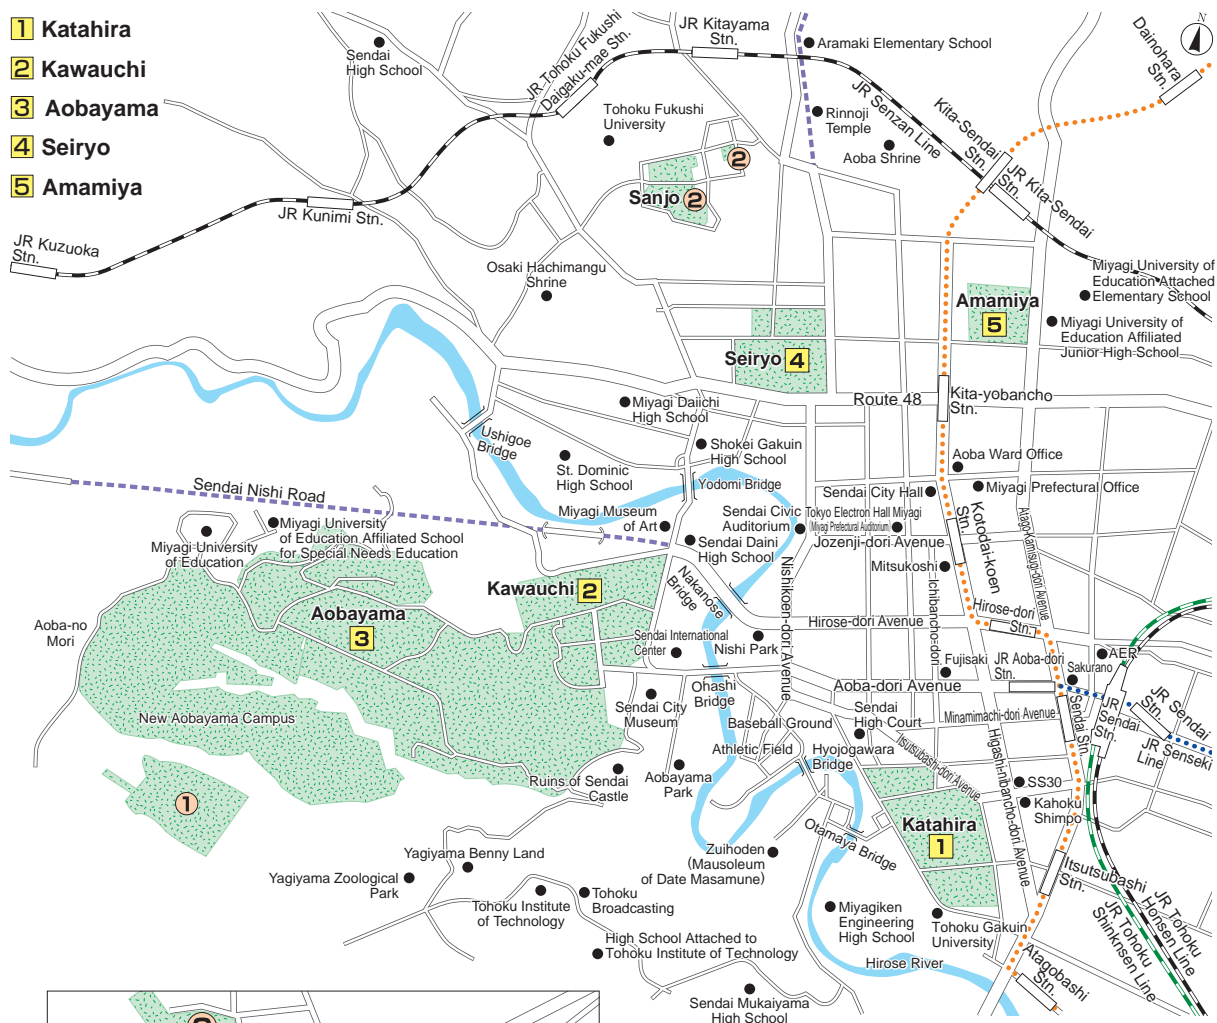

Location of the Campuses

Campuses in Sendai City

- 1 Katahira
- 2 Kawauchi
- 3 Aobayama
- 4 Seiryō
- 5 Amamiya

Location of the Campuses

Academic Facilities and Others

Facility	Address	Phone
① Jun-ichi Nishizawa Research Center Micro System Integration Center (μSIC)	519-1176 Aoba, Aramaki, Aoba-ku, Sendai 980-0845	+81-22-229-4113
International House Sanjo 1	19-1 Sanjo-machi, Aoba-ku, Sendai 981-0935	+81-22-275-9901
② University House Sanjo	19-1 Sanjo-machi, Aoba-ku, Sendai 981-0935	+81-22-274-7305
International House Sanjo 2	10-15 Sanjo-machi, Aoba-ku, Sendai 981-0935	+81-22-718-7850
③ International House Higashi-sendai	6-14-15 Higashi-Sendai, Miyagino-ku, Sendai 983-0833	+81-22-293-5591
④ Research Center for Electron Photon Science	1-2-1 Mikamine, Taihaku-ku, Sendai 982-0826	+81-22-743-3400
⑤ Tohoku University Kenko Plaza	6-6-5 Minamiyoshinari, Aoba-ku, Sendai, 989-3204 Japan	+81-22-341-2453
⑥ Planetary Observatory of PPARC (Onagawa)	Kirigasaki, Kirigasaki, Onagawa-cho, Oshika-gun, Miyagi 986-2204	+81-225-53-3374
⑦ Field Science Center (Onagawa)	3-1 Konorihamamukai, Onagawa-cho, Oshika-gun, Miyagi 986-2242	+81-225-53-2436
⑧ Field Science Center (Kawatabi)	232-3 Yomogida, Naruko-onsen, Osaki, Miyagi 989-6711	+81-229-84-7311
⑨ Kawatabi Seminar Center	75 Hara, Naruko-onsen, Osaki, Miyagi 989-6711	+81-229-84-7309
⑩ Graduate School of Life Sciences, Farm Station	134-2 Uchinoura, Hironaga, Kashimadai-cho, Osaki, Miyagi 989-4104	+81-229-56-2020
⑪ Planetary Observatory of PPARC (Zao)	Nanokahara, Togatta-onsen, Zao-machi, Katta-gun, Miyagi 989-0916	+81-224-34-2743
⑫ Research Center for Marine Biology (Asamushi)	9 Sakamoto, Asamushi, Aomori 039-3501	+81-17-752-3388
⑬ Botanical Gardens, Mt. Hakkoda	1-1 Minami-arakawayama, Arakawa, Aomori 030-0111	+81-17-738-0621
⑭ Akita Branch Observatory of RCPEQVE	1-14-46 Shougunno-minami, Akita 011-0936	+81-18-845-8716
⑮ Honjo Branch Observatory of RCPEQVE	Ohyana, Yurihonjo, Akita 015-0091	+81-184-29-2124
⑯ Sanriku Branch Observatory of RCPEQVE	114 Kodomari, Okirai, Sanriku-cho, Ohfunato, Iwate 022-0101	+81-192-44-2107
⑰ Tono Branch Observatory of RCPEQVE	4-120-74 Komagi, Matsuzaki-cho, Tono, Iwate 028-0545	+81-198-62-2800
⑱ International Research Center for Nuclear Materials Science	2145-2 Narita-cho, Oarai, Ibaraki 311-1313	+81-29-267-3181
⑲ Kansai Center for Industrial Materials Research (Osaka)	8th floor, Organization for Industry, Research Organization for University-Community Collaborations, Osaka Prefecture University, 1-2 Gakuen-cho, Naka-ku, Sakai, Osaka 599-8531	+81-72-254-6372
Kansai Center for Industrial Materials Research (Hyogo)	2nd floor, Incubation center, University of Hyogo, 2167 Syosya, Himeji, Hyogo 671-2280	+81-79-260-7209
⑳ Planetary Observatory of PPARC (Iitate)	Maeta, Iitate-mura, Soma-gun, Fukushima 960-1636	+81-244-42-0530
㉑ KamLAND, Research Center for Neutrino Science	408 Kamimachi, Higashi-mozumi, Kamioka-cho, Hida, Gifu 506-1205	+81-578-85-0030
㉒ Tohoku University Liaison Office (Tokyo)	10th floor, SapiaTower, 1-7-12 Marunouchi, Chiyoda-ku, Tokyo 100-0005	+81-3-3218-9612
㉓ Tokyo Site	2-6-2 Ote-machi, Chiyoda-ku, Tokyo 100-0004	+81-3-3273-3602
㉔ Tohoku University China Office	(JSPS Beijing Office) 616 Library of Chinese Academy of Sciences(CAS), 33 Beisihuan Xilu, Zhongguancun, Beijing 100190 P. R. China	+86-158-1128-2681
㉕ Tohoku University Russia Office	Department of Low Temperature Physics and Superconductivity, Faculty of Physics, M.V.Lomonosov Moscow State University, Leninskiiye gory, 1, Moscow 119899, Russia	+7-916-490-8380
㉖ Tohoku University Russia Office Siberia Branch	Exhibition Center, Zolotodolinskaya Street, 11, Novosibirsk, 630090, Russia	