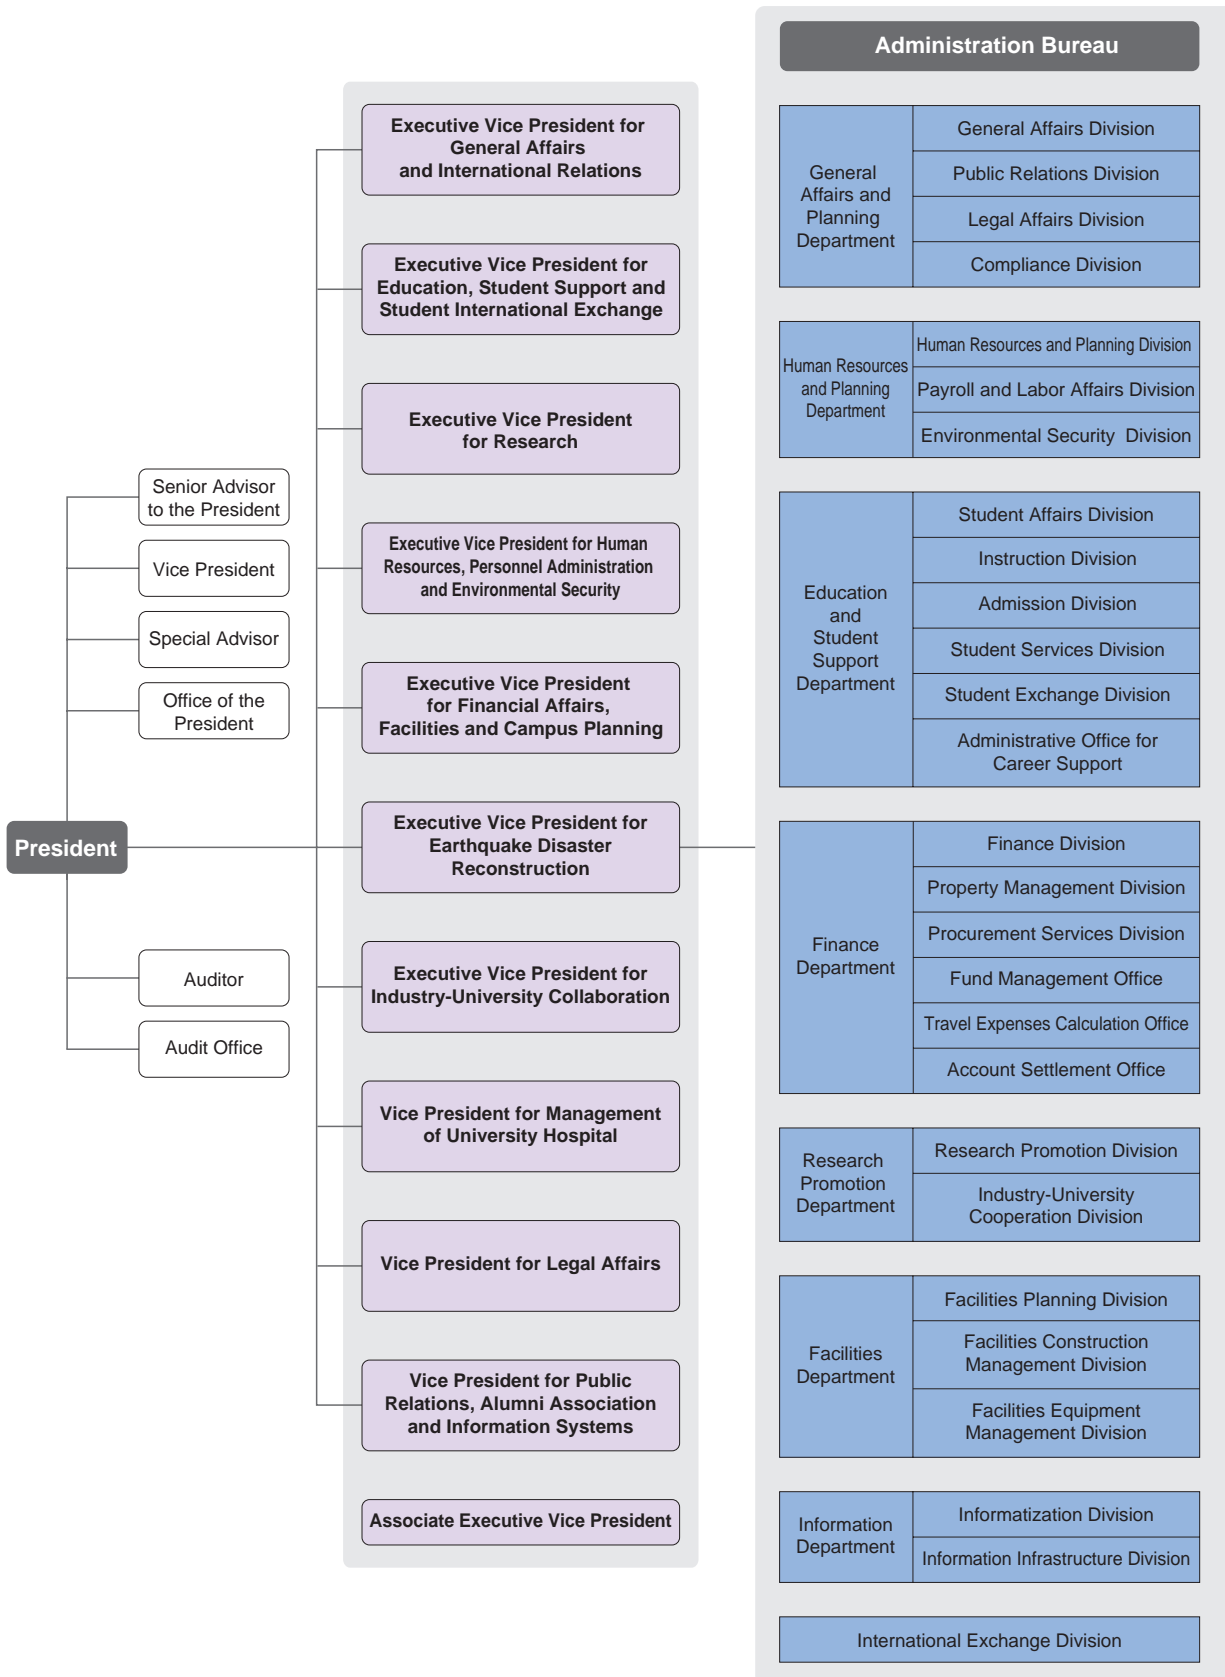

University Governance and Academic Units

Aobayama Campus

(as of June 1, 2014)

Administration

Organization Chart

(as of July 1, 2014)

National University Corporation Tohoku University