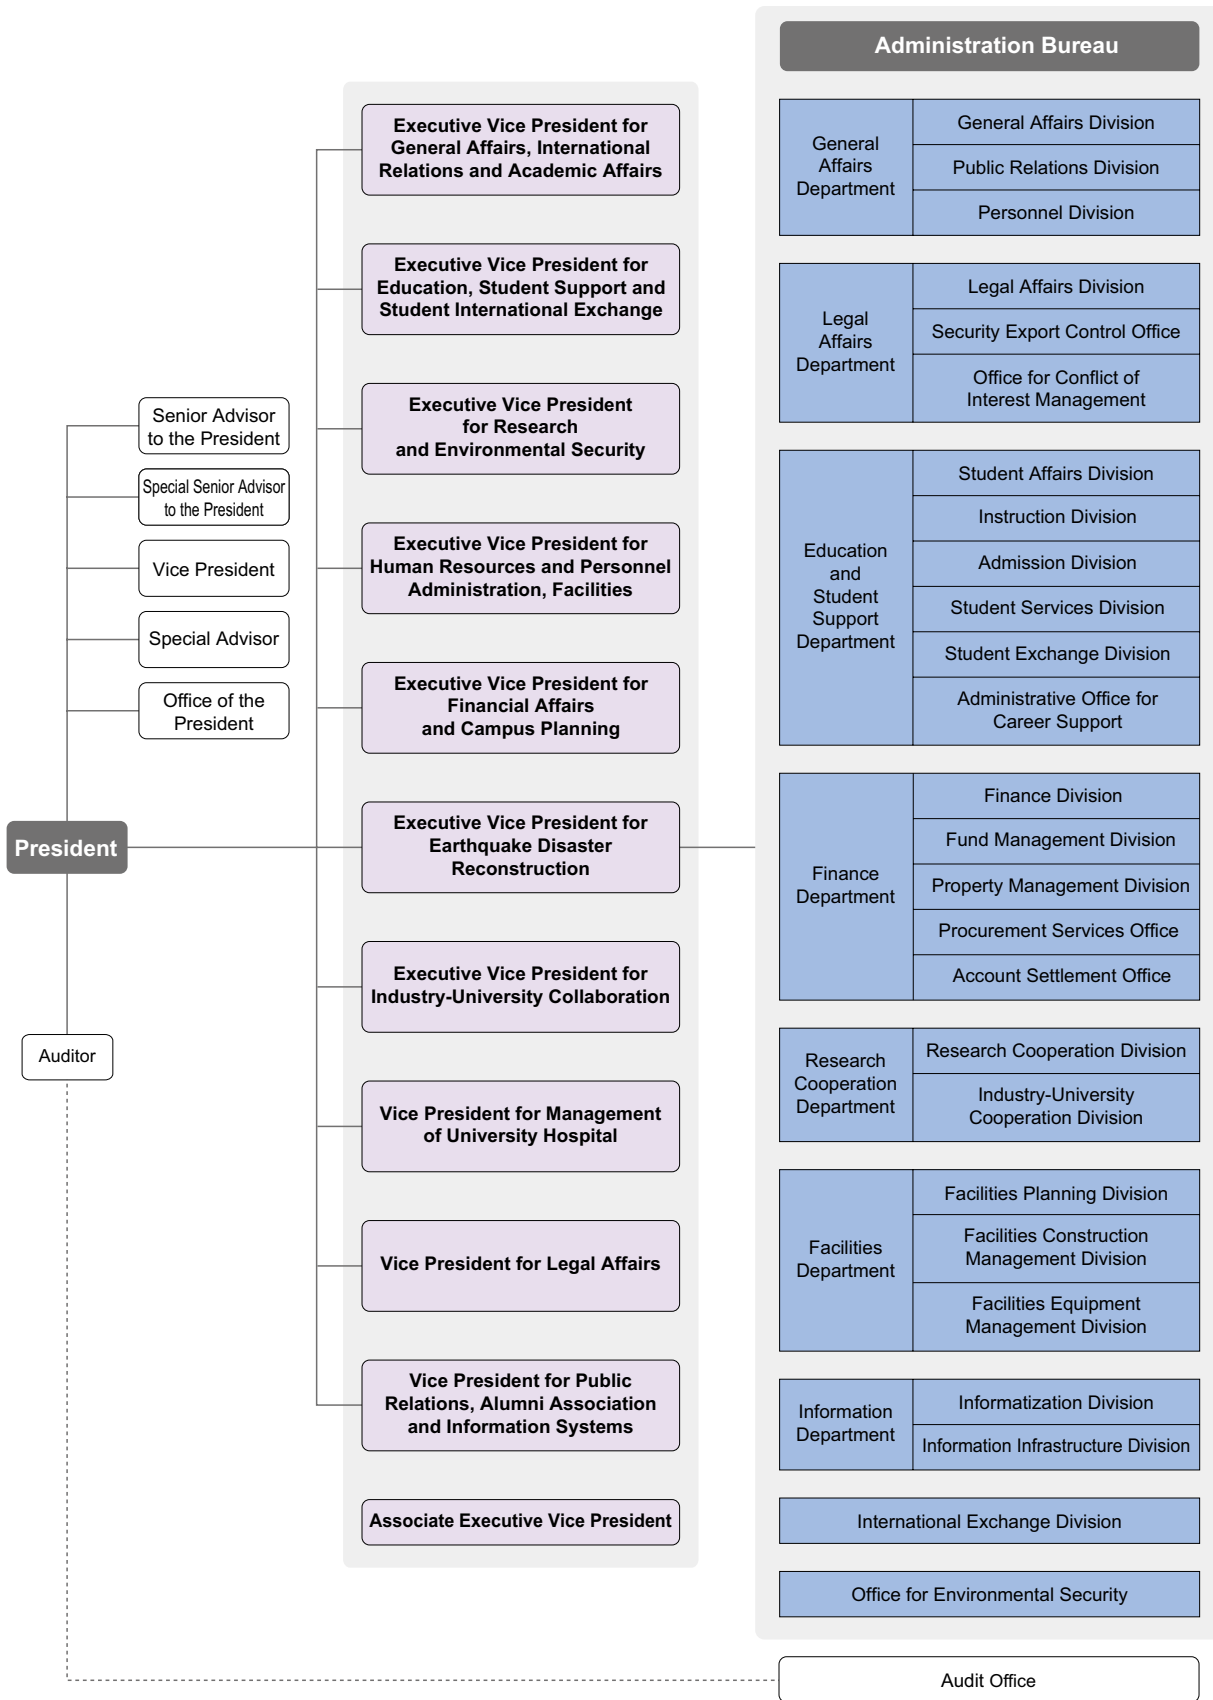

University Governance and Academic Units

Aobayama Campus

Administration

Organization Chart

National University Corporation Tohoku University

(as of April 1, 2012)