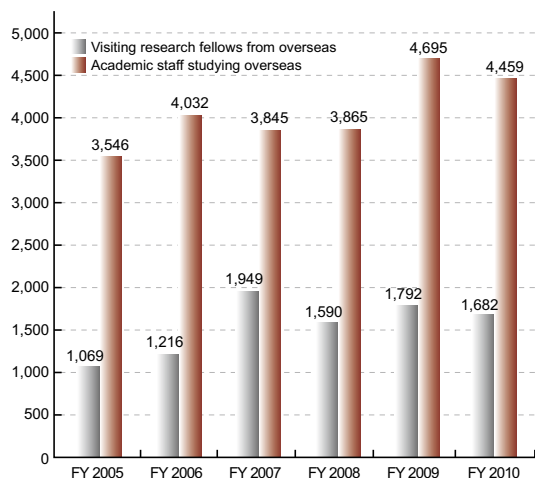

Statistics on Personnel Exchange

Academic Exchange

Number of International Students

Overseas Offices

Liaison Offices

Institution (Location)	Country (Starting Date)	Liaison Office	Department / Institute of TU
① Siberian Branch of Russian Academy of Sciences (Novosibirsk Science Center)	Russia (September 22, 1997)	Joint Laboratory of Interdisciplinary Projects for Tohoku University and Siberian Branch of Russian Academy of Sciences, Novosibirsk Office	Center for Northeast Asian Studies
② The University of New South Wales (International Office)	Australia (May 17, 2002)	Liaison Office of Tohoku University	Institute of Fluid Science Graduate School of Law
③ Moscow State University (Faculty of Physics)	Russia (June 21, 2002)	Liaison Office of Tohoku University	Institute of Fluid Science Graduate School of Engineering Institute for Materials Research
④ Syracuse University (L. C. Smith College of Engineering and Computer Science)	U. S. A. (November 11, 2003)	IFS Syracuse Office	Institute of Fluid Science
⑤ Korea Advanced Institute of Science and Technology (Department of Mechanical Engineering)	South Korea (December 18, 2003)	Liaison Office of Tohoku University	Institute of Fluid Science
⑥ Institut National des Sciences Appliquées de Lyon (Materials Science and Physical Metallurgy Laboratory)	France (January 23, 2004)	Liaison Office of Tohoku University	Institute of Fluid Science Graduate School of Engineering Institute of Development, Aging and Cancer
⑦ Dalian University of Technology (School of Materials Science and Engineering)	China (October 7, 2005)	Overseas IMR · DUT Research Center	Institute for Materials Research
⑧ Research Institute for Tropical Medicine	Philippines (May 1, 2007)	Research Center for Emerging and Re-emerging Infections	Graduate School of Medicine
⑨ Eastern Visayas Regional Medical Center	Philippines (January 11, 2008)	Research Center for Emerging and Re-emerging Infections, Tacloban Office	Graduate School of Medicine