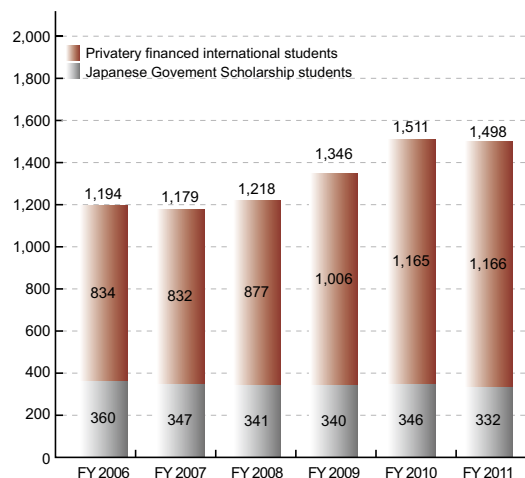

Statistics on Personnel Exchange

Academic Exchange

Number of International Students

Overseas Offices

Liaison Offices

Institution (Location)	Country (Starting Date)	Liaison Office	Department / Institute of TU
① Siberian Branch of Russian Academy of Sciences (Novosibirsk Science Center)	Russia (September 22, 1997)	Joint Laboratory of Interdisciplinary Projects for Tohoku University and Siberian Branch of Russian Academy of Sciences, Novosibirsk Office	Center for Northeast Asian Studies
② The University of New South Wales (International Office)	Australia (May 17, 2002)	Liaison Office of Tohoku University	Institute of Fluid Science Graduate School of Law
③ Moscow State University (Faculty of Physics)	Russia (June 21, 2002)	Liaison Office of Tohoku University	Institute of Fluid Science Graduate School of Engineering Institute for Materials Research
④ Syracuse University (L. C. Smith College of Engineering and Computer Science)	U. S. A. (November 11, 2003)	IFS Syracuse Office	Institute of Fluid Science
⑤ Korea Advanced Institute of Science and Technology (Department of Mechanical Engineering)	South Korea (December 18, 2003)	Liaison Office of Tohoku University	Institute of Fluid Science
⑥ Institut National des Sciences Appliquées de Lyon (Materials Science and Physical Metallurgy Laboratory)	France (January 23, 2004)	Liaison Office of Tohoku University	Institute of Fluid Science Graduate School of Engineering Institute of Development, Aging and Cancer
⑦ Dalian University of Technology (School of Materials Science and Engineering)	China (October 7, 2005)	Overseas IMR · DUT Research Center	Institute for Materials Research
⑧ Research Institute for Tropical Medicine	Philippines (May 1, 2007)	Research Center for Emerging and Re-emerging Infections	Graduate School of Medicine
⑨ Eastern Visayas Regional Medical Center	Philippines (January 11, 2008)	Research Center for Emerging and Re-emerging Infections, Tacloban Office	Graduate School of Medicine