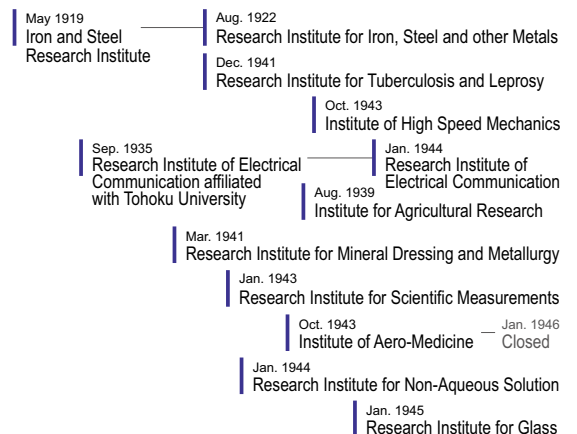

Chronological Chart of Tohoku University's history

Main Gate in the early Showa period

University Archives (Old Library in the early Showa period)

Katahira Campus

(as of April 2011)