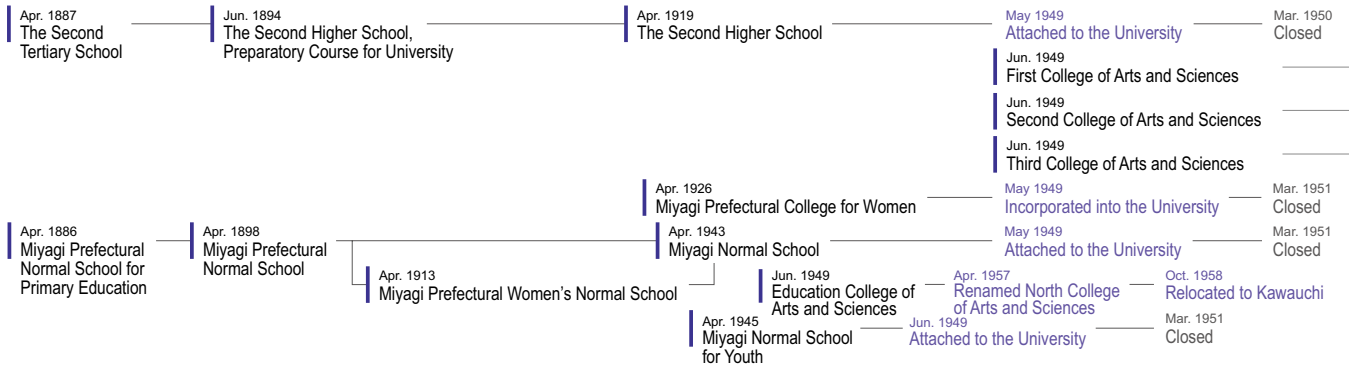

Chronological Chart of Tohoku University's history

Main Gate in the early Showa period

University Archives (Old Library in the early Showa period)

Katahira Campus

(as of April 2011)