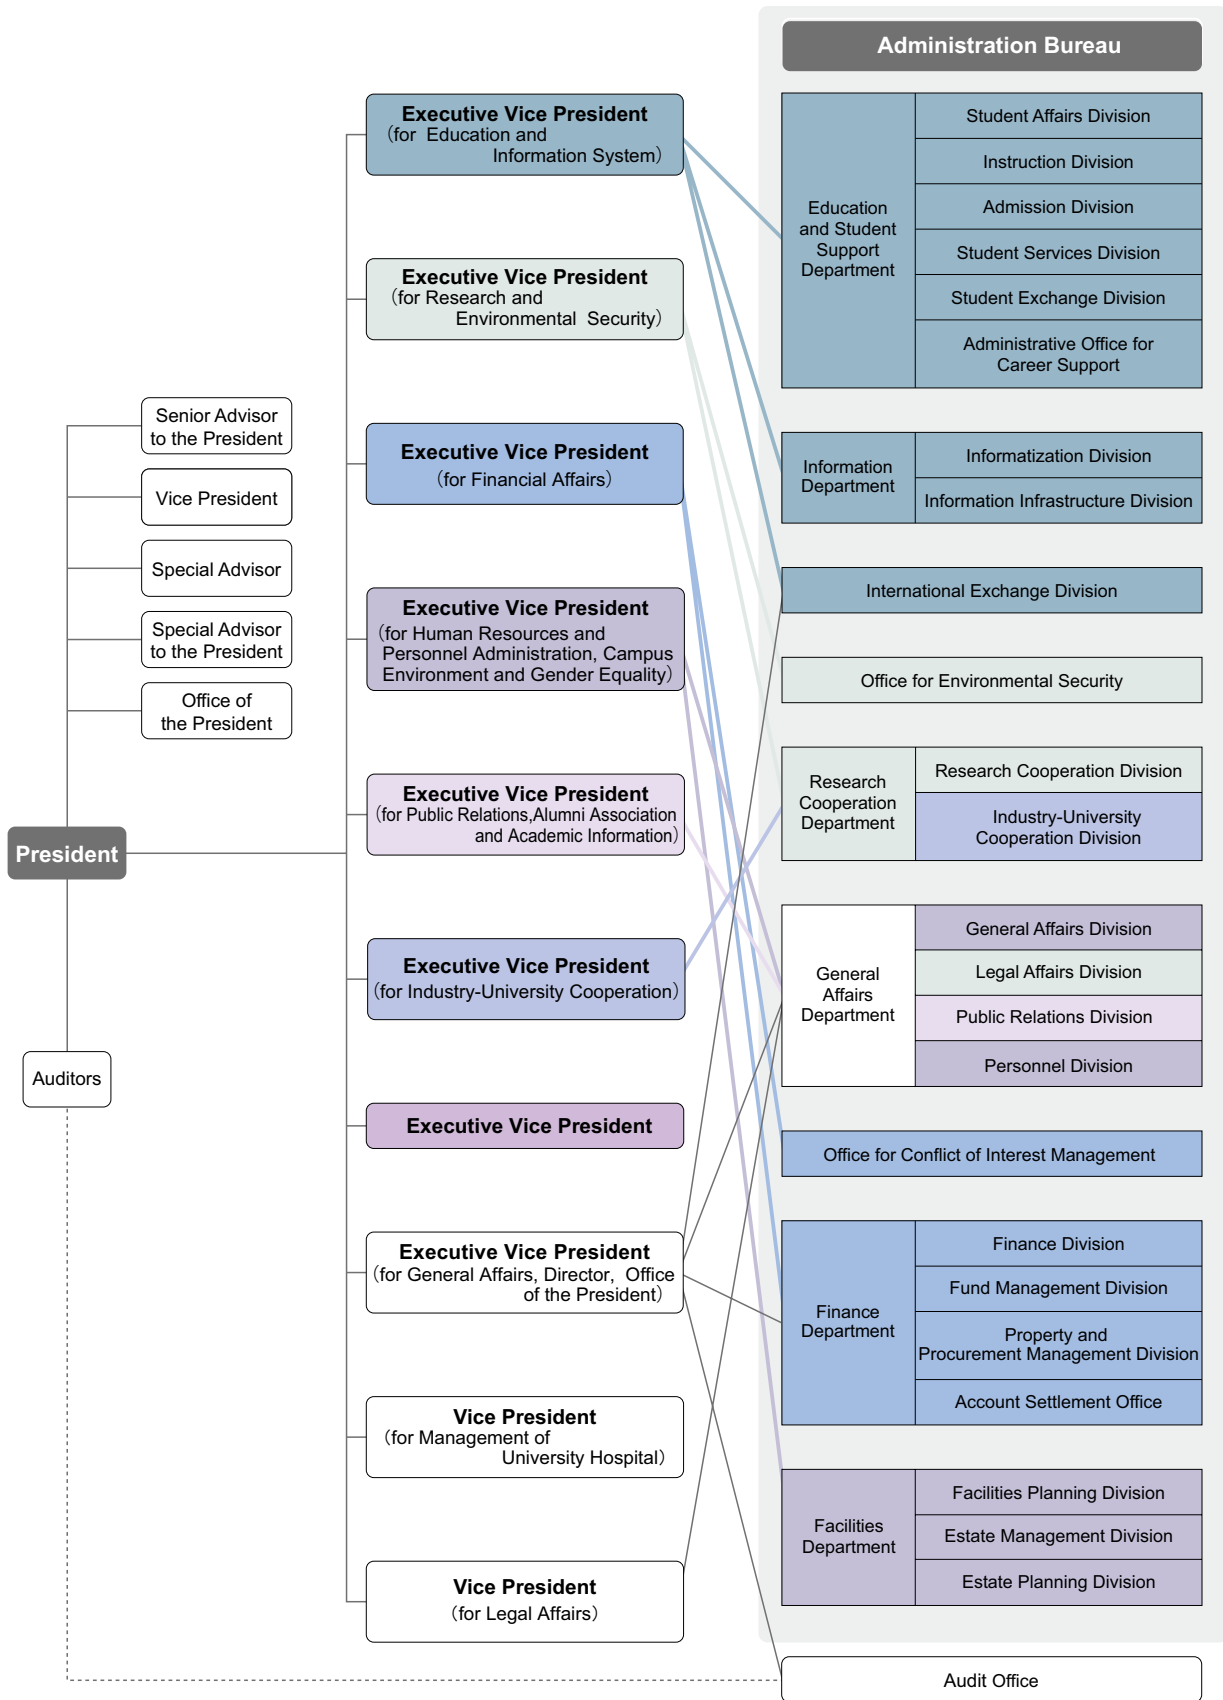

University Governance and Academic Units

Aobayama Campus

(as of August 16, 2010)

Administration

Organization Chart

National University Corporation Tohoku University

(As of April 1, 2010)