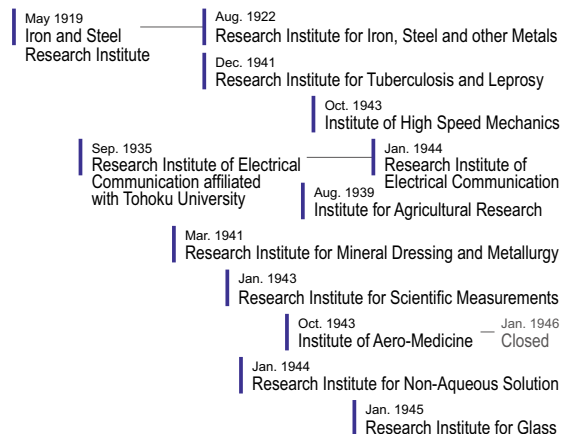

Chronological Chart of Tohoku University's history

Main Gate in the early Showa period

University Archives (Old Library in the early Showa Period)

Katahira Campus

(As of April 2010)

1957
The 50th Anniversary
of the Foundation

1982
The 75th Anniversary
of the Foundation

1987
The 80th Anniversary
of the Foundation

Apr. 2004
National University
Corporation

2007
The 100th Anniversary
of the Foundation

Tohoku University

* Programs for expansion of Graduate Schools