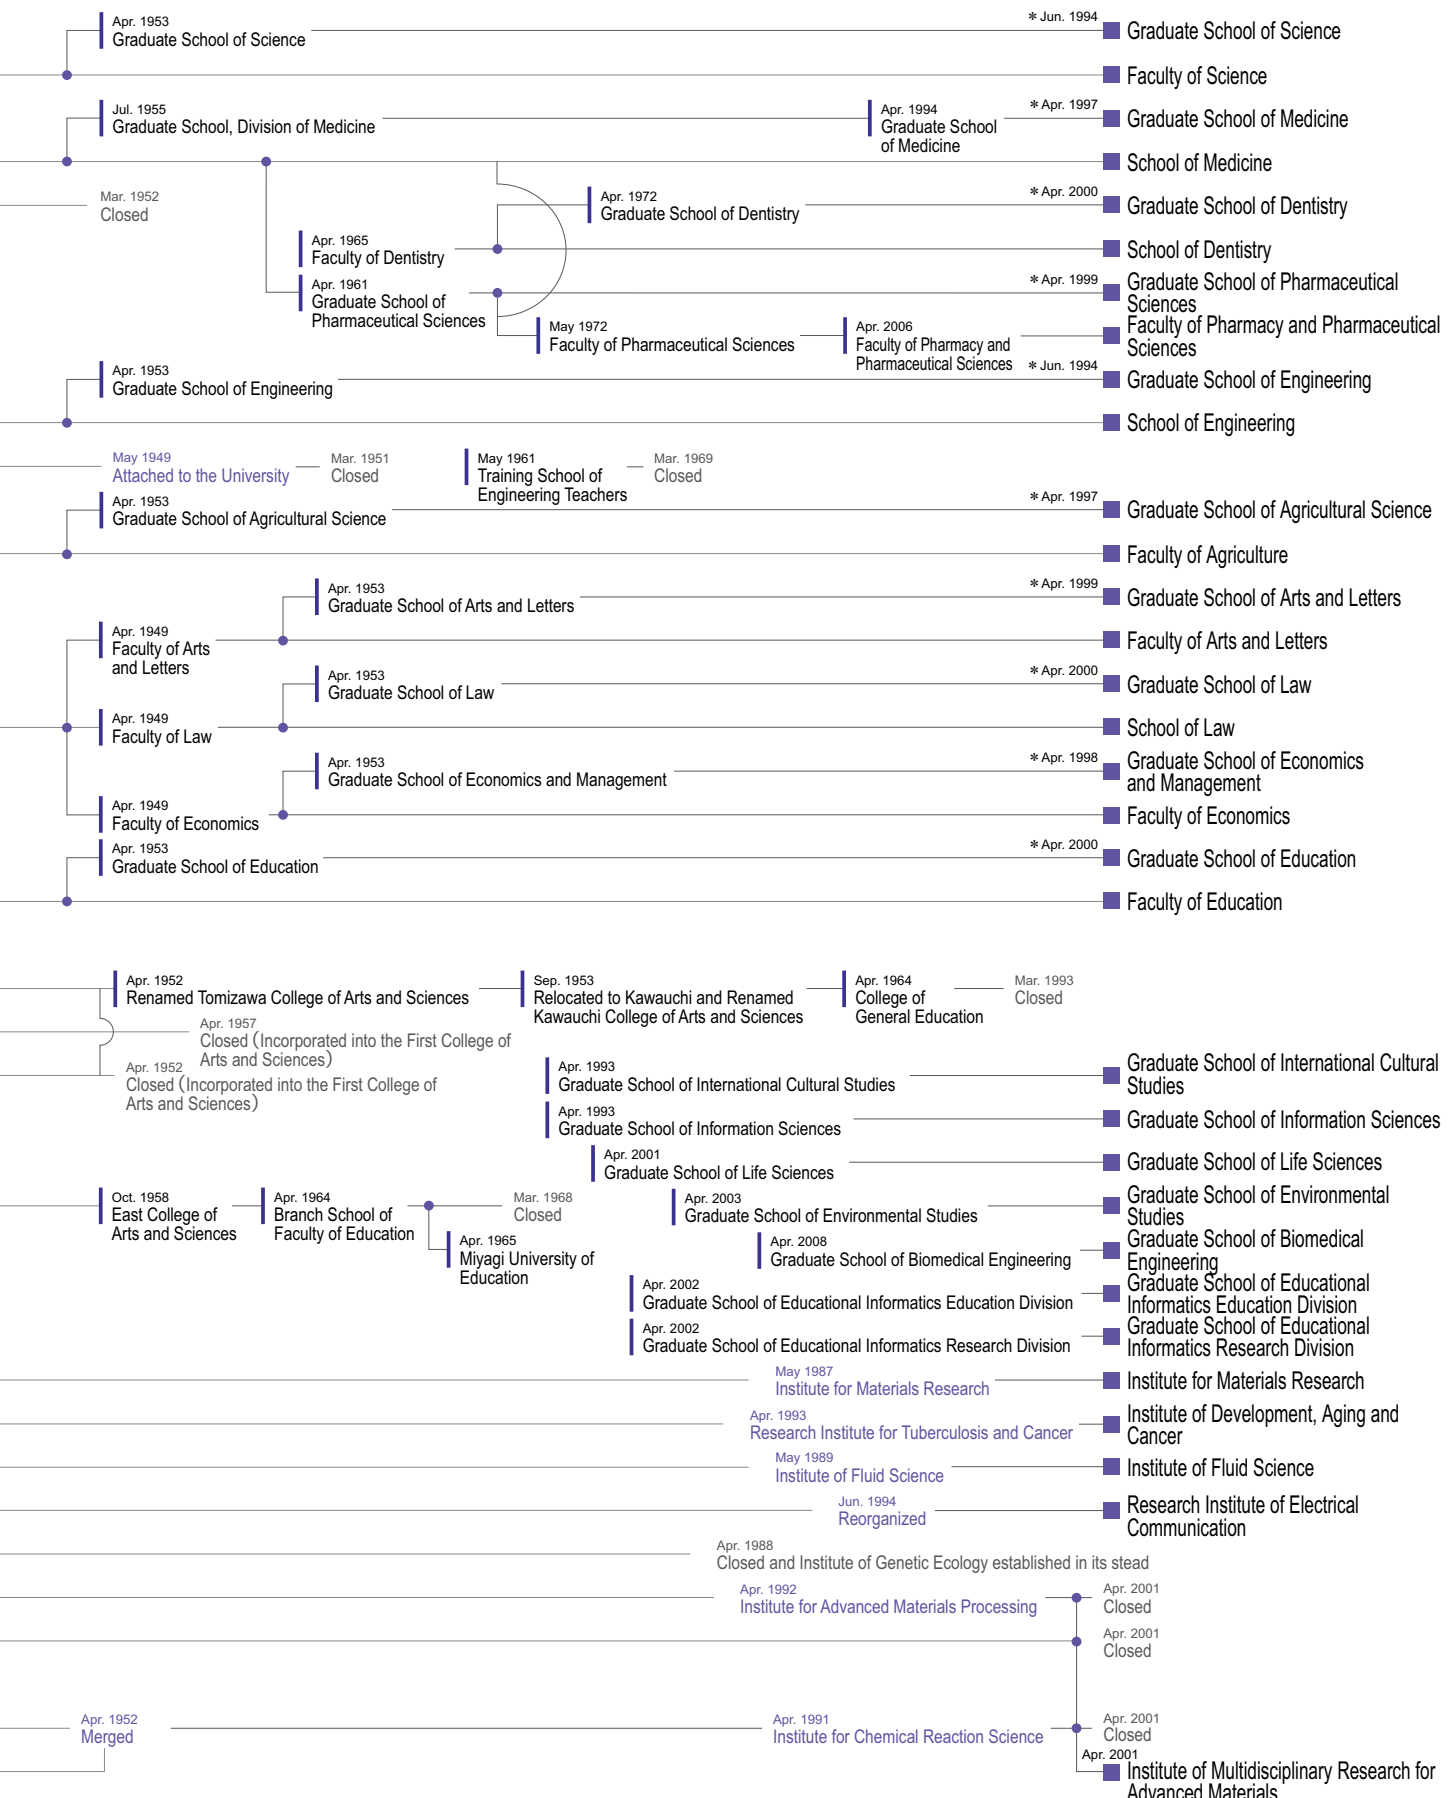

Chronological Chart of Tohoku University's history

Main Gate in the early Showa period

University Archives (Old Library in the early Showa Period)

Katahira Campus

(As of April 2010)

1957
The 50th Anniversary
of the Foundation

1982
The 75th Anniversary
of the Foundation

1987
The 80th Anniversary
of the Foundation

Apr. 2004
National University
Corporation

2007
The 100th Anniversary
of the Foundation

Tohoku University

* Programs for expansion of Graduate Schools