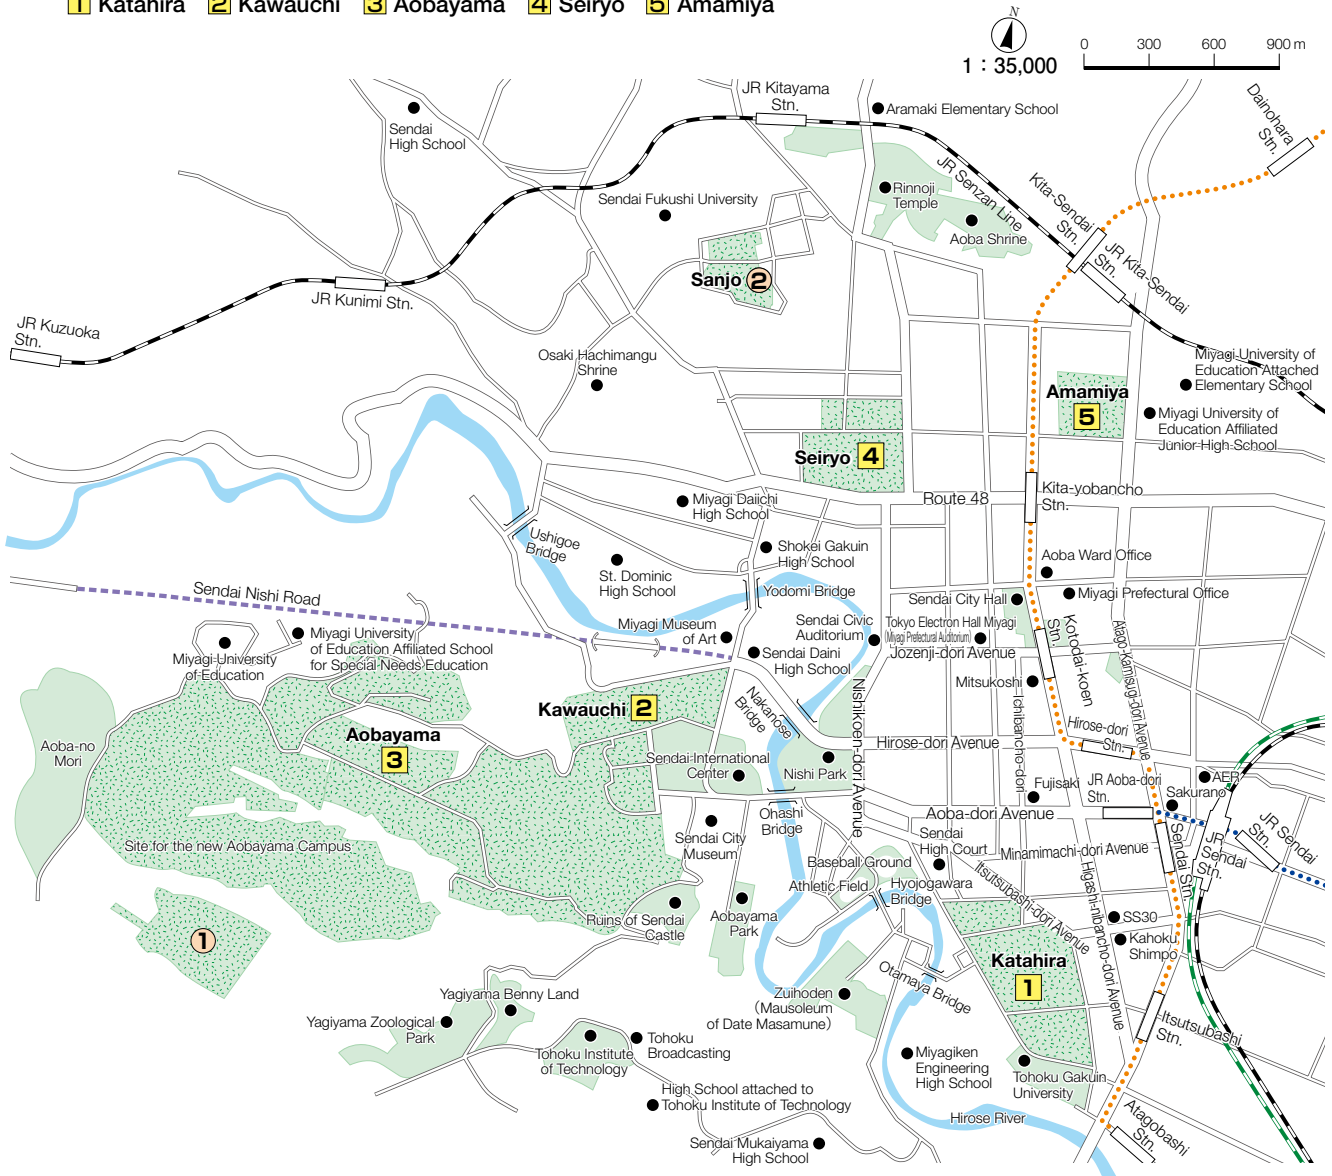

Location of the Campuses

Campuses in Sendai City

- 1 Katahira 2 Kawauchi 3 Aobayama 4 Seiryō 5 Amamiya

Provided by the Miyagi Prefecture Industry Department, Tourism Division

Provided by the Miyagi Prefecture Industry Department, Tourism Division