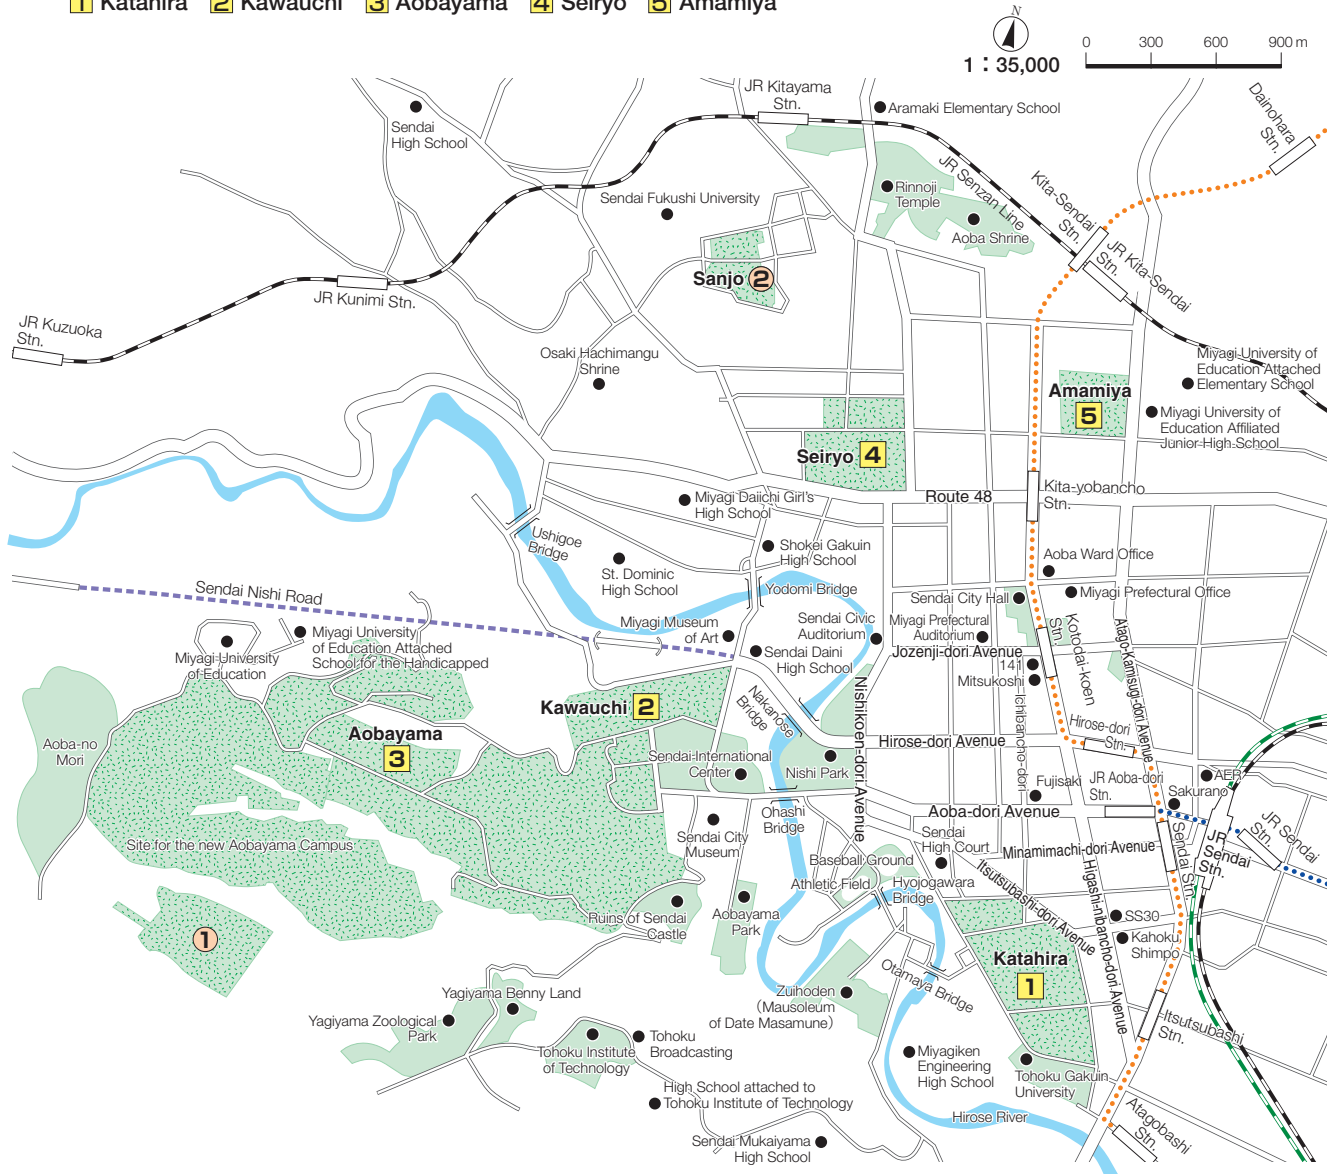

Location of the Campuses

Campuses in Sendai City

- 1 Katahira 2 Kawauchi 3 Aobayama 4 Seiryō 5 Amamiya

Provided by the Miyagi Prefecture Industry Department, Tourism Division

Provided by the Miyagi Prefecture Industry Department, Tourism Division