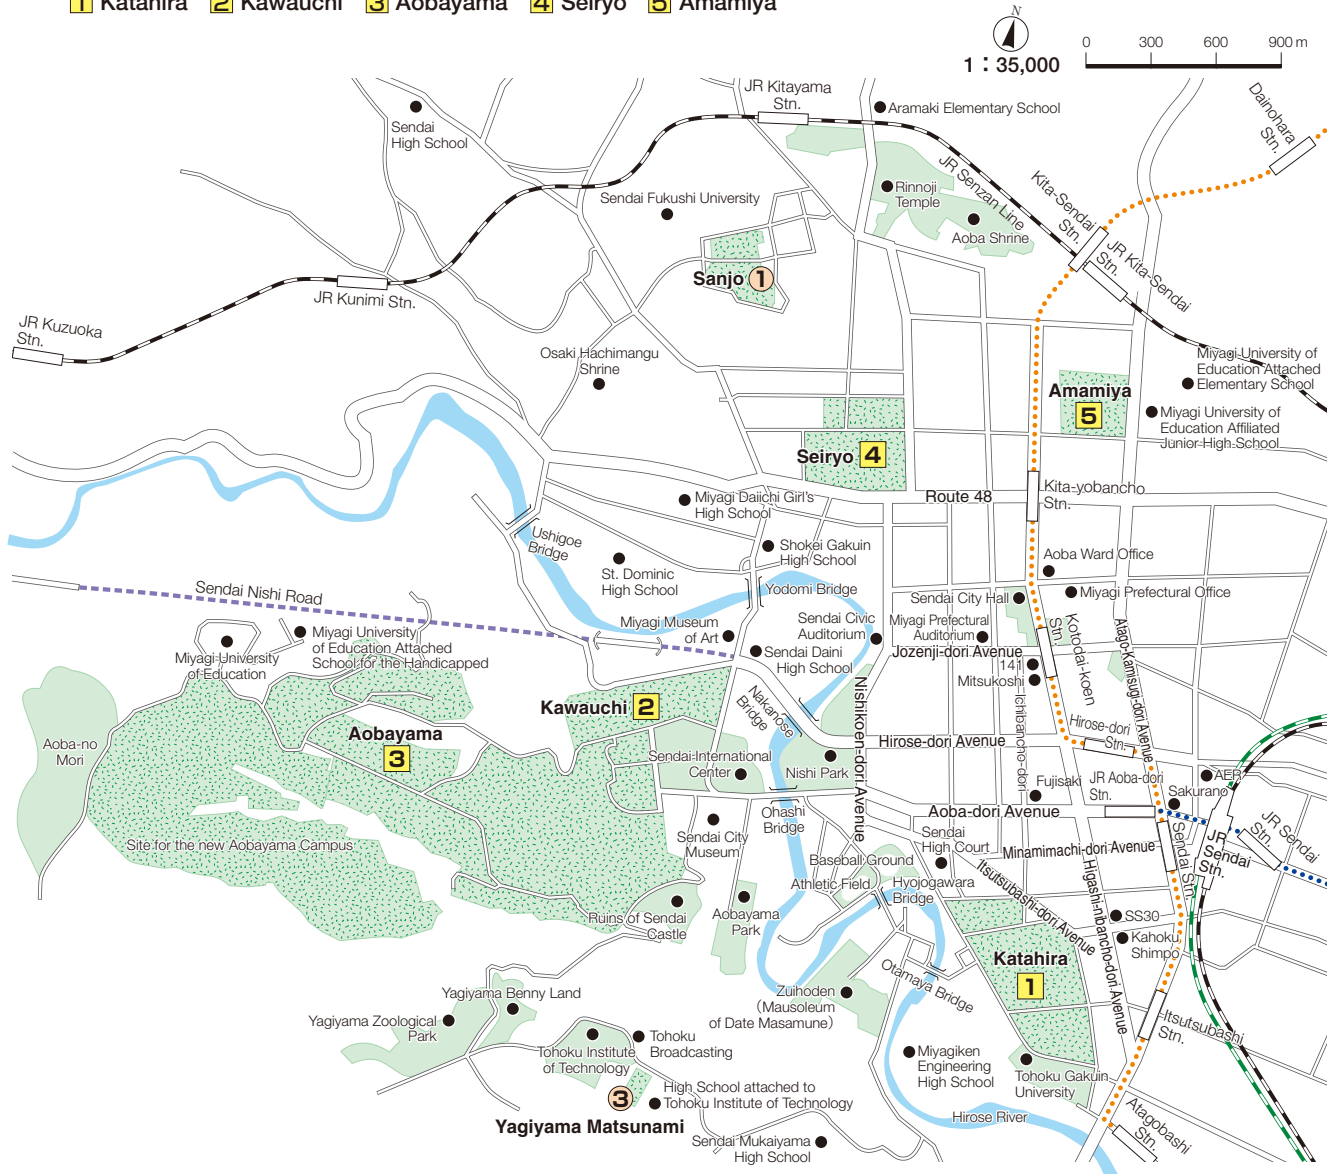

Location of the Campuses in Sendai City

Campuses in Sendai City

- 1 Katahira 2 Kawauchi 3 Aobayama 4 Seiryō 5 Amamiya

Provided by the Miyagi Prefecture Industry Department, Tourism Division

Provided by the Miyagi Prefecture Industry Department, Tourism Division