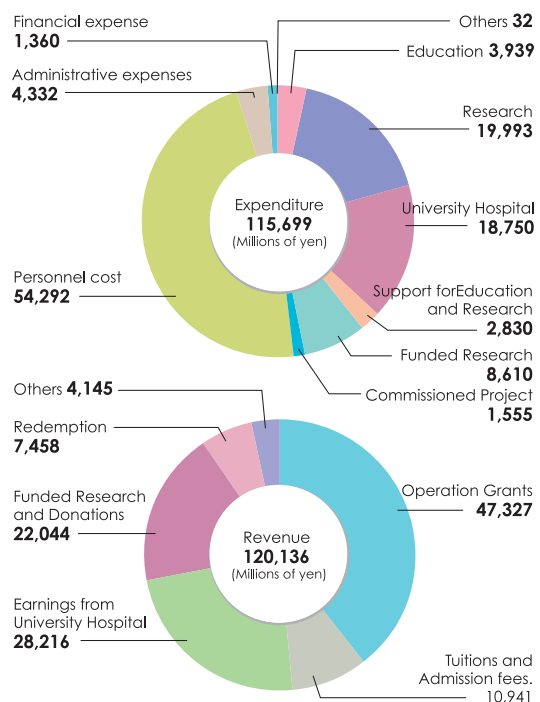

Data and Overview of Tohoku University

Number of Students (as of May 1, 2009)

	School enrollment	International students
Undergraduate students	10,967	127
Graduate students (Master's course, Professional Degree Program)	4,224	366
Graduate students (Doctoral Course)	2,657	457
Students at Affiliated Schools	35	0
Research students and other	595	396
Total	18,478	1,346

Number of Faculty and Staff Members (as of May 1, 2009)

President	1
Board of Directors	7
Auditors	2
Faculty Members	2,846
Professors	833
Associate Professors	685
Senior Assistant Professors	148
Assistant Professors	1,067
Research Assistant	113
Administrative/Technical staff	2,900
Total	5,756

FY 2008 Financial Chart