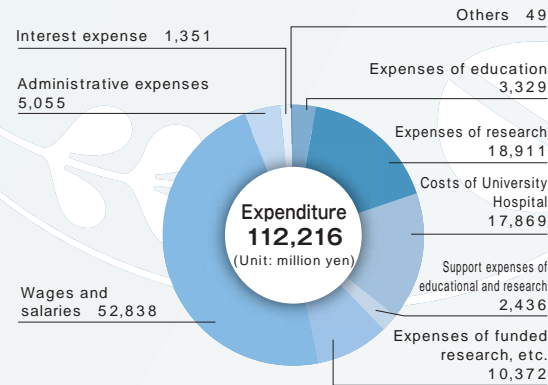

Agreements on Academic Exchange (as of June 30, 2008)

Overseas Offices (as of June 30, 2008)

Number of International Students (as of May 1, 2008)

Data and Overview of Tohoku University

Number of Students (as of May 1, 2008)

	School enrollment	Number of international students included
Undergraduate students	10,953	122
Graduate students (Master course, Masters Program, Profession Degree Program)	4,146	334
Graduate students (Doctoral Program)	2,748	440
Attached school	40	0
Research students, etc.	553	322
Total	18,440	1,218

Number of Personnel (as of May 1, 2008)

President	1
Executive Vice Presidents	7
Auditors	2
Teaching staff	2,743
Professors	840
Associate professors	654
Senior assistant professors	147
Assistant professors	1,006
Research associates	96
Administrative/Technical staff	2,803
Total	5,556

FY 2007 Financial Summary