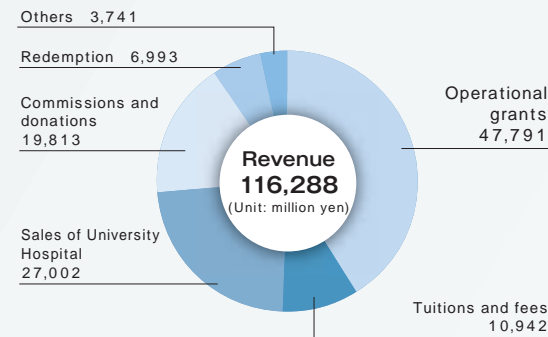

Number of International Students (as of May 1, 2008)

Number of Exchange Students Based on Academic Exchange Agreements (FY 2007)

Endowed Chairs and Research Divisions (as of May 1, 2008)

Data and Overview of Tohoku University

Number of Students (as of May 1, 2008)

	School enrollment	Number of international students included
Undergraduate students	10,953	122
Graduate students (Master course, Masters Program, Profession Degree Program)	4,146	334
Graduate students (Doctoral Program)	2,748	440
Attached school	40	0
Research students, etc.	553	322
Total	18,440	1,218

Number of Personnel (as of May 1, 2008)

President	1
Executive Vice Presidents	7
Auditors	2
Teaching staff	2,743
Professors	840
Associate professors	654
Senior assistant professors	147
Assistant professors	1,006
Research associates	96
Administrative/Technical staff	2,803
Total	5,556