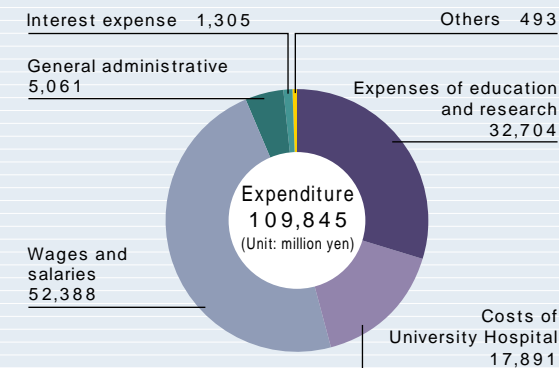

FY 2006 Financial Summary

Agreements on Academic Exchange (as of March 31, 2007)

Agreements on the University Level	25 countries & regions	118 institutions
Agreements on the Department Level	39 countries & regions	261 institutions

Overseas Offices (as of March 31, 2007)

Liaison offices	8 countries	11 centers
Overseas office	1 country	1 office

Number of International Students (as of May 1, 2007)

	86 countries & regions	1,179

Number of Exchange Students Based on Academic Exchange Agreements (FY 2006)

To overseas	7 countries	26
From overseas	17 countries & regions	100