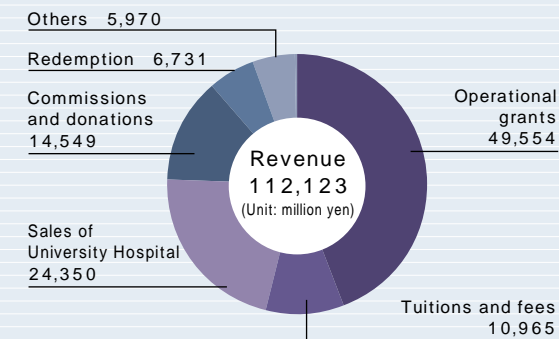

FY 2006 Financial Summary

Agreements on Academic Exchange (as of March 31, 2007)

Agreements on the University Level	25 countries & regions	118 institutions
Agreements on the Department Level	39 countries & regions	261 institutions

Overseas Offices (as of March 31, 2007)

Liaison offices	8 countries	11 centers
Overseas office	1 country	1 office

Number of International Students (as of May 1, 2007)

	86 countries & regions	1,179

Number of Exchange Students Based on Academic Exchange Agreements (FY 2006)

To overseas	7 countries	26
From overseas	17 countries & regions	100