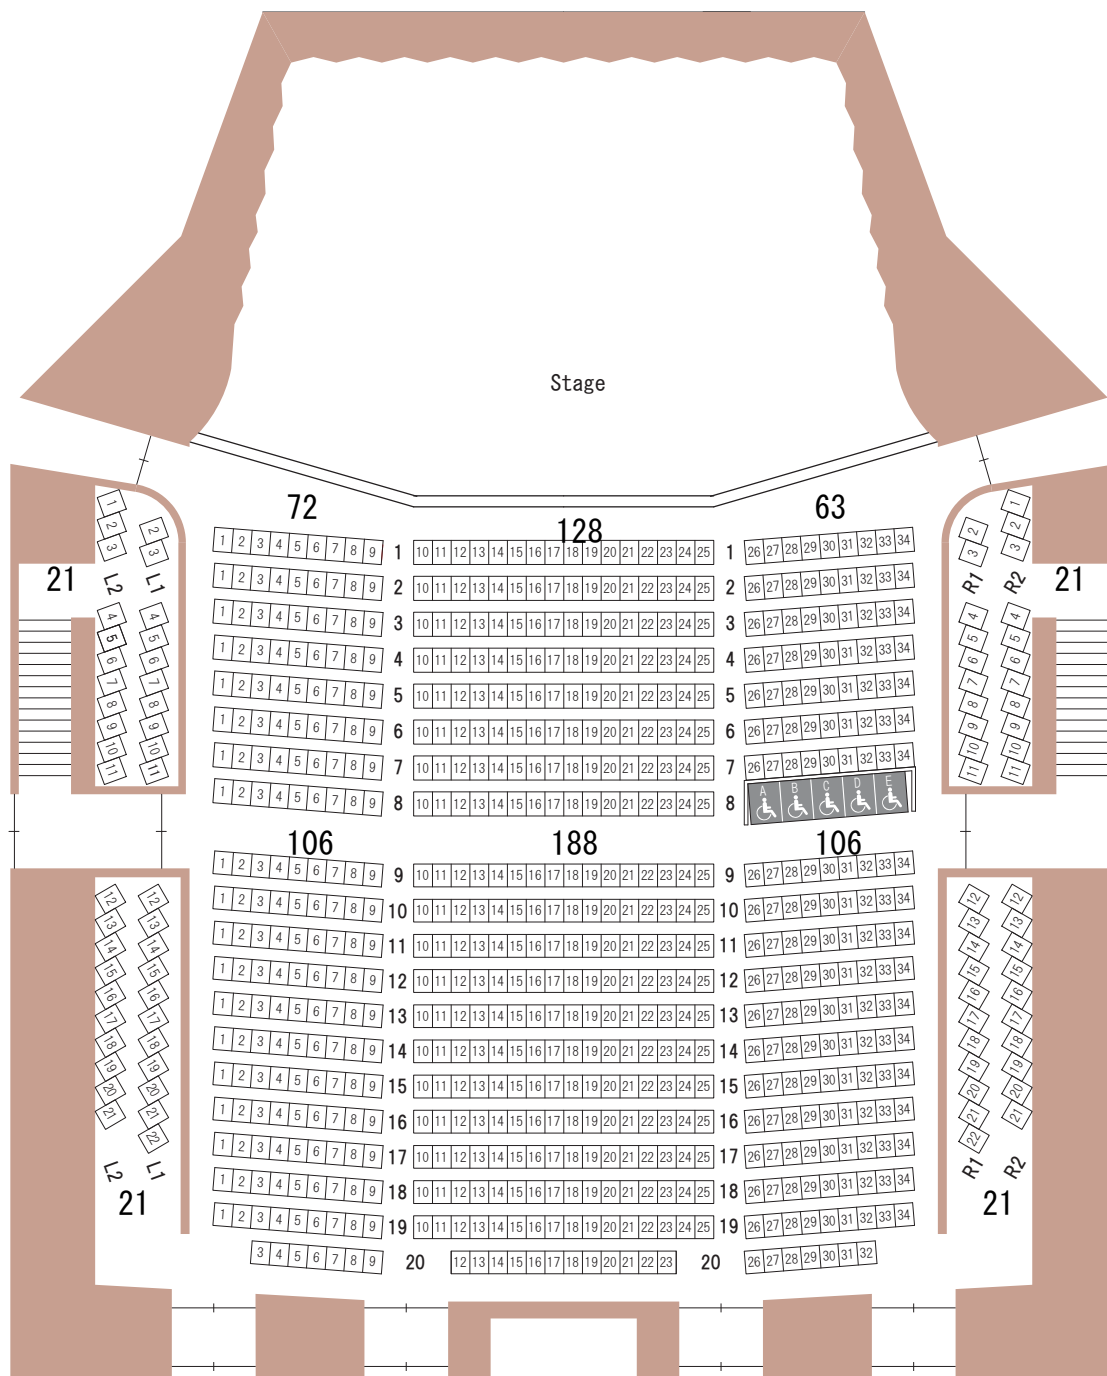

Kawauchi Hagi Hall

Tohoku University Centennial Hall

2nd Floor
 Seats with Table: 263 seats
 Seats without Table: 400 seats
 Wheelchair Space: Fits in 5
 Balcony Seats: 84 seats
 Detachable Seats
 1-1~1-6 1-29~1-34
 Can be detached by every 2 seats

3rd Floor: 278 seats
 4th Floor: 205 seats

2nd Floor Total: 747 seats + Wheelchair Space 5 seats = 752 seats
 3rd Floor & 4th Floor Total: 483 seats
 Overall: 1235 seats