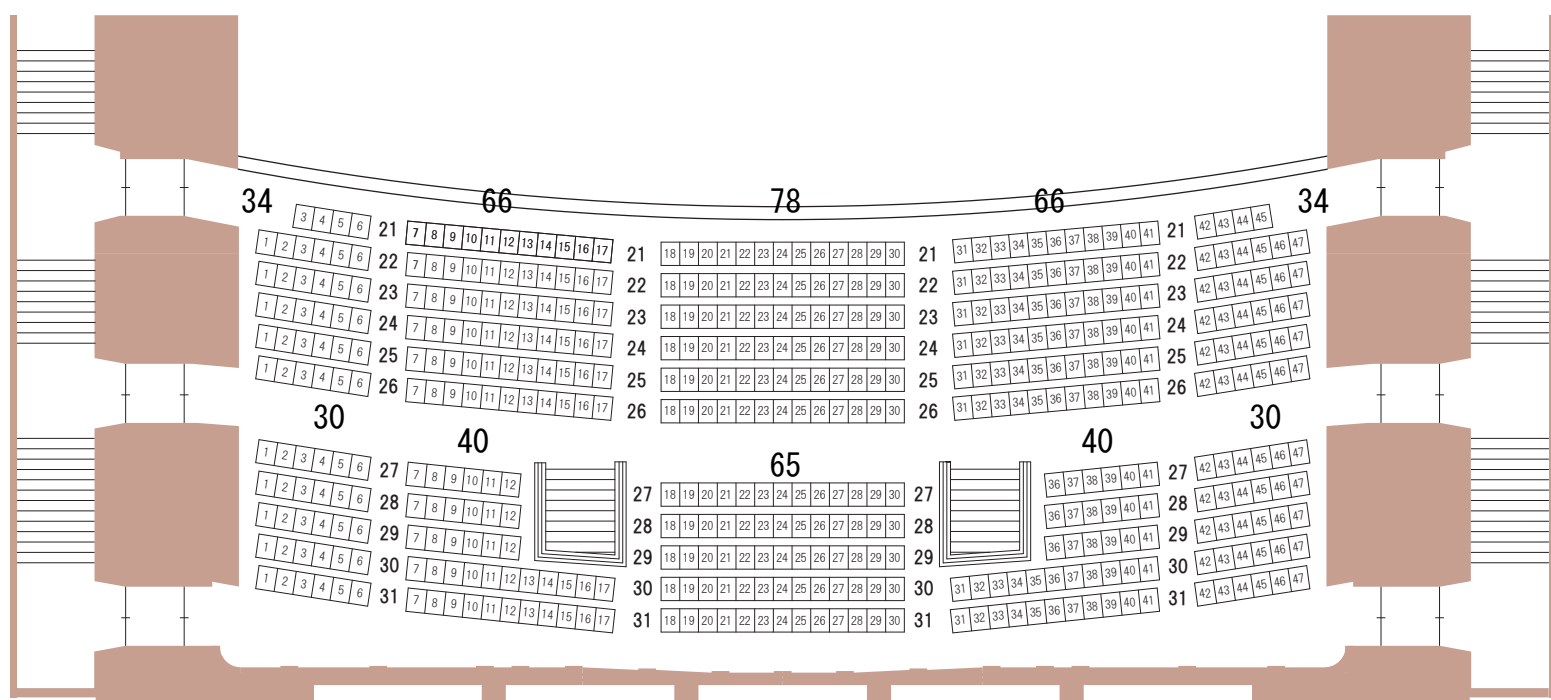

Kawauchi Hagi Hall

Tohoku University Centennial Hall

2nd Floor
 Seats with Table: 263 seats
 Seats without Table: 400 seats
 Wheelchair Space: Fits in 5
 Balcony Seats: 84 seats
 Detachable Seats
 1-1~1-6 1-29~1-34
 Can be detached by every 2 seats

3rd Floor: 278 seats
 4th Floor: 205 seats

2nd Floor Total: 747 seats + Wheelchair Space 5 seats = 752 seats
 3rd Floor & 4th Floor Total: 483 seats
 Overall: 1235 seats